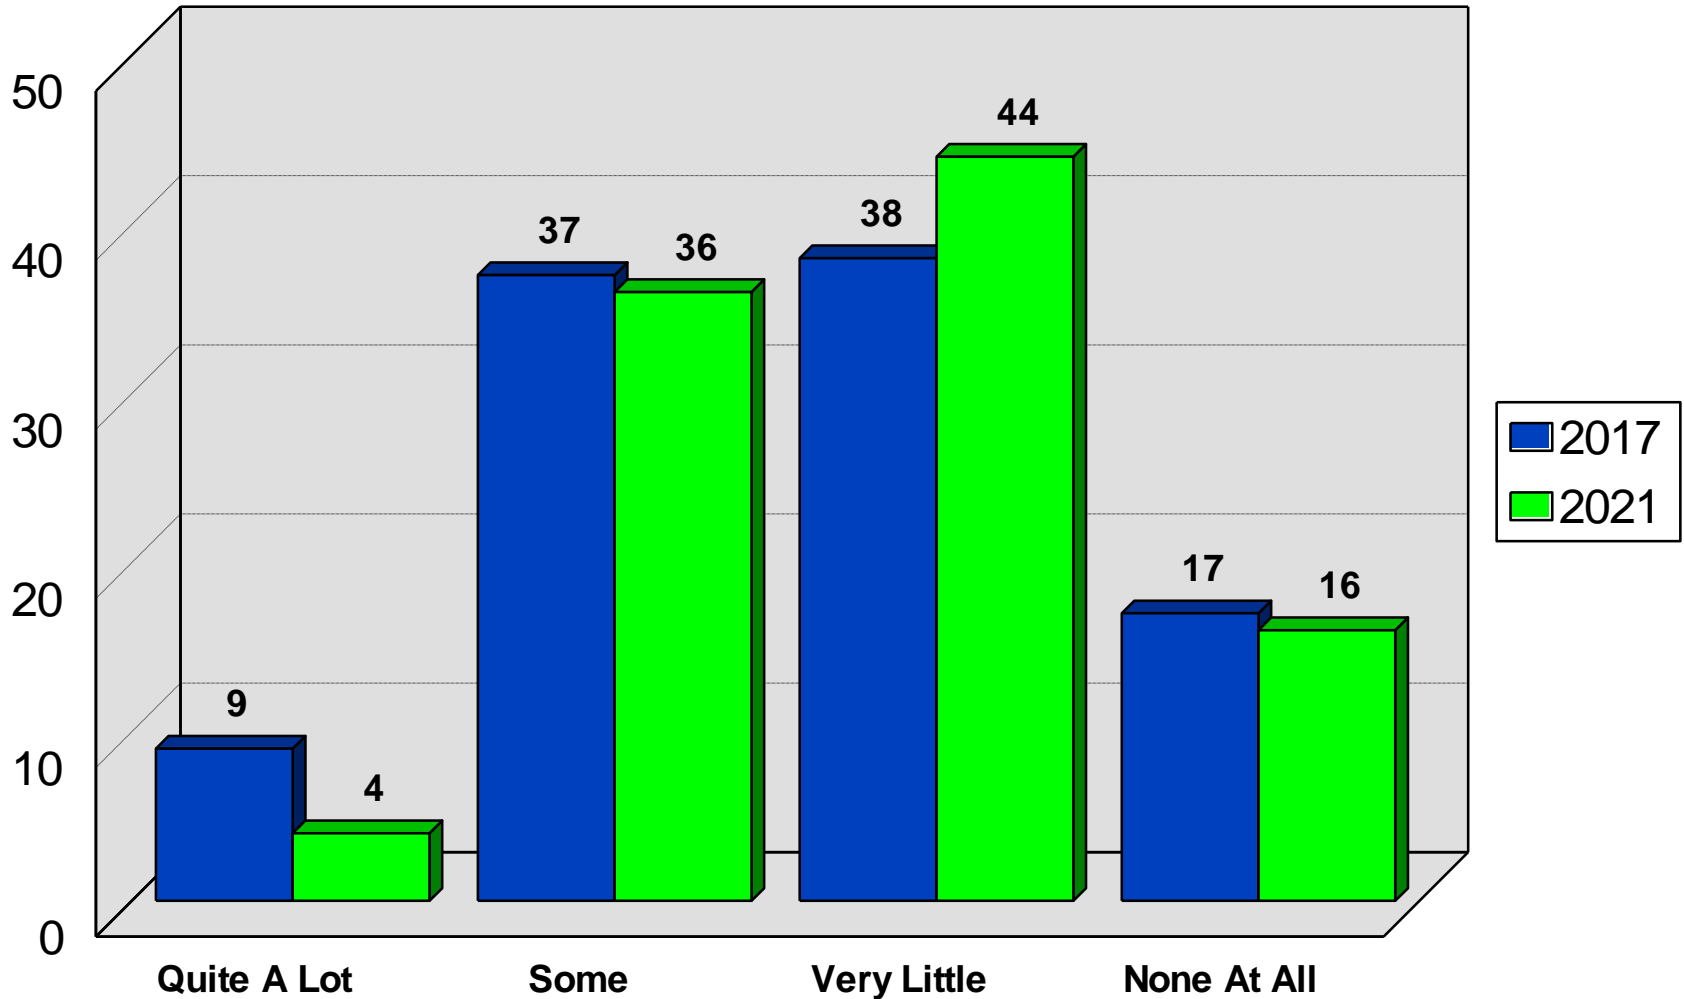

2021 City of Mahtomedi

Participate in Curbside Collection Program for Compostable Waste

2021 City of Mahtomedi

Empowerment

2021 City of Mahtomedi

Contact with City Staff

2021 City of Mahtomedi

City Staff Rating