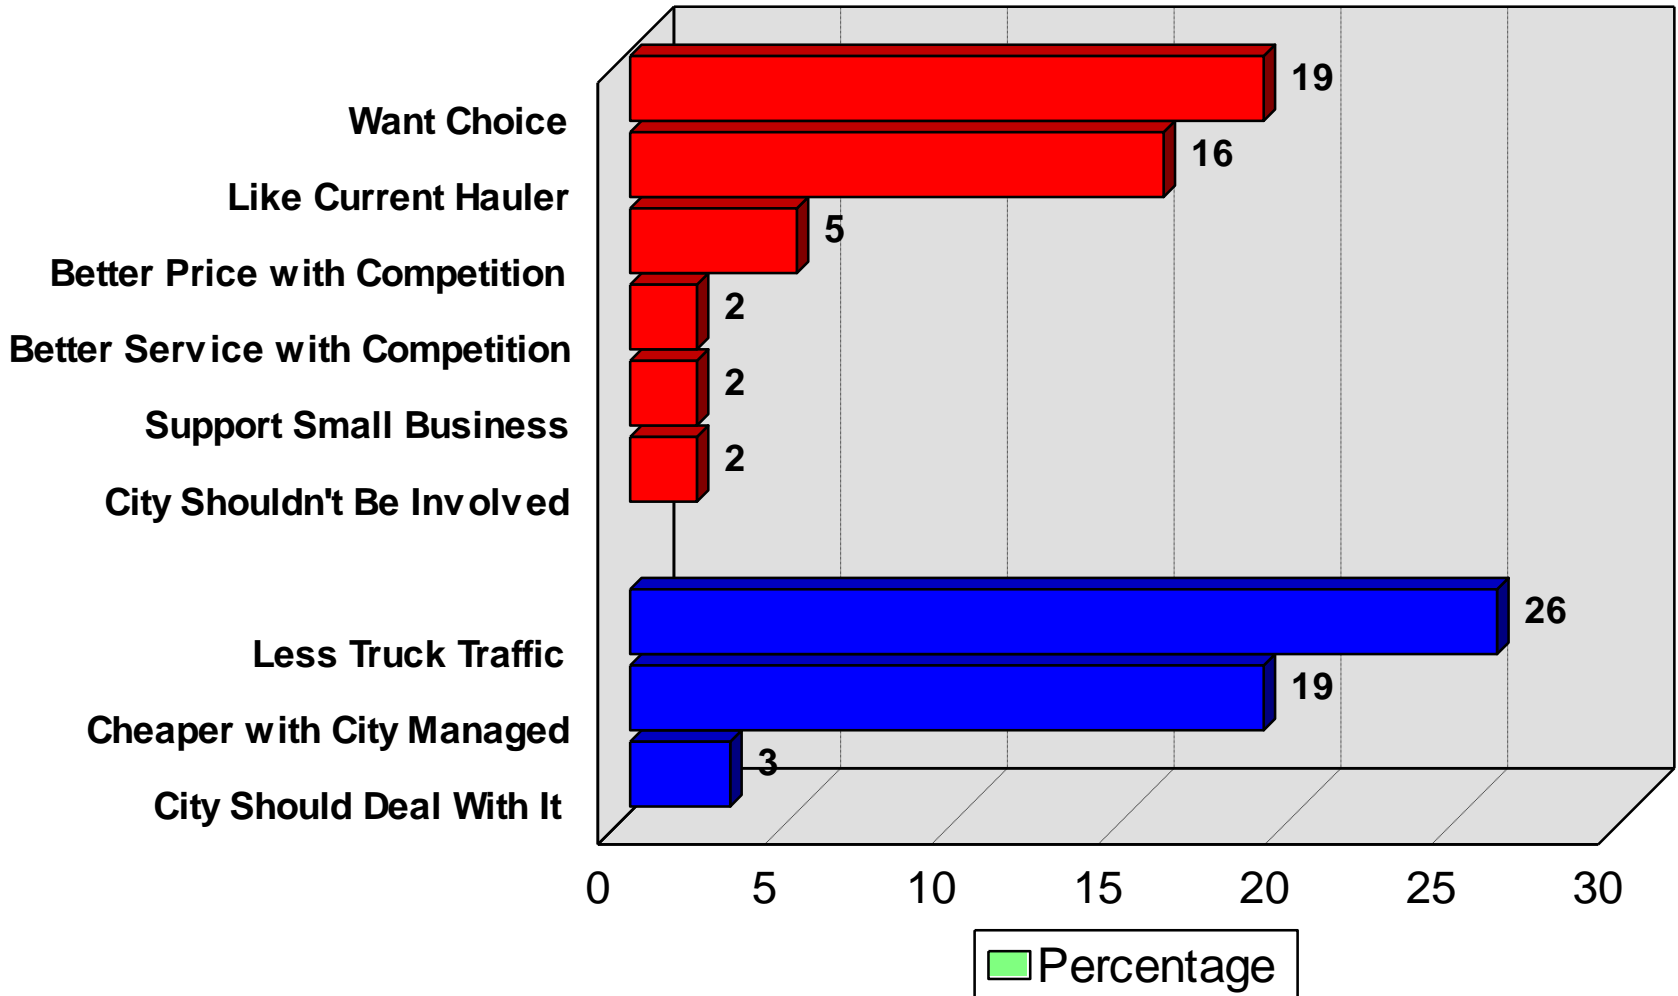

Protecting the Environment

2021 City of Mahtomedi

Most Important Environmental Issue

2021 City of Mahtomedi

Water Quality in Mahtomedi

2021 City of Mahtomedi

City Financial Incentive to Switch to Solar Power

2021 City of Mahtomedi

Changing to City Managed Trash Collection

2021 City of Mahtomedi

Reason for Position

2021 City of Mahtomedi

Still Oppose if....

2021 City of Mahtomedi

Results in lower costs for residents