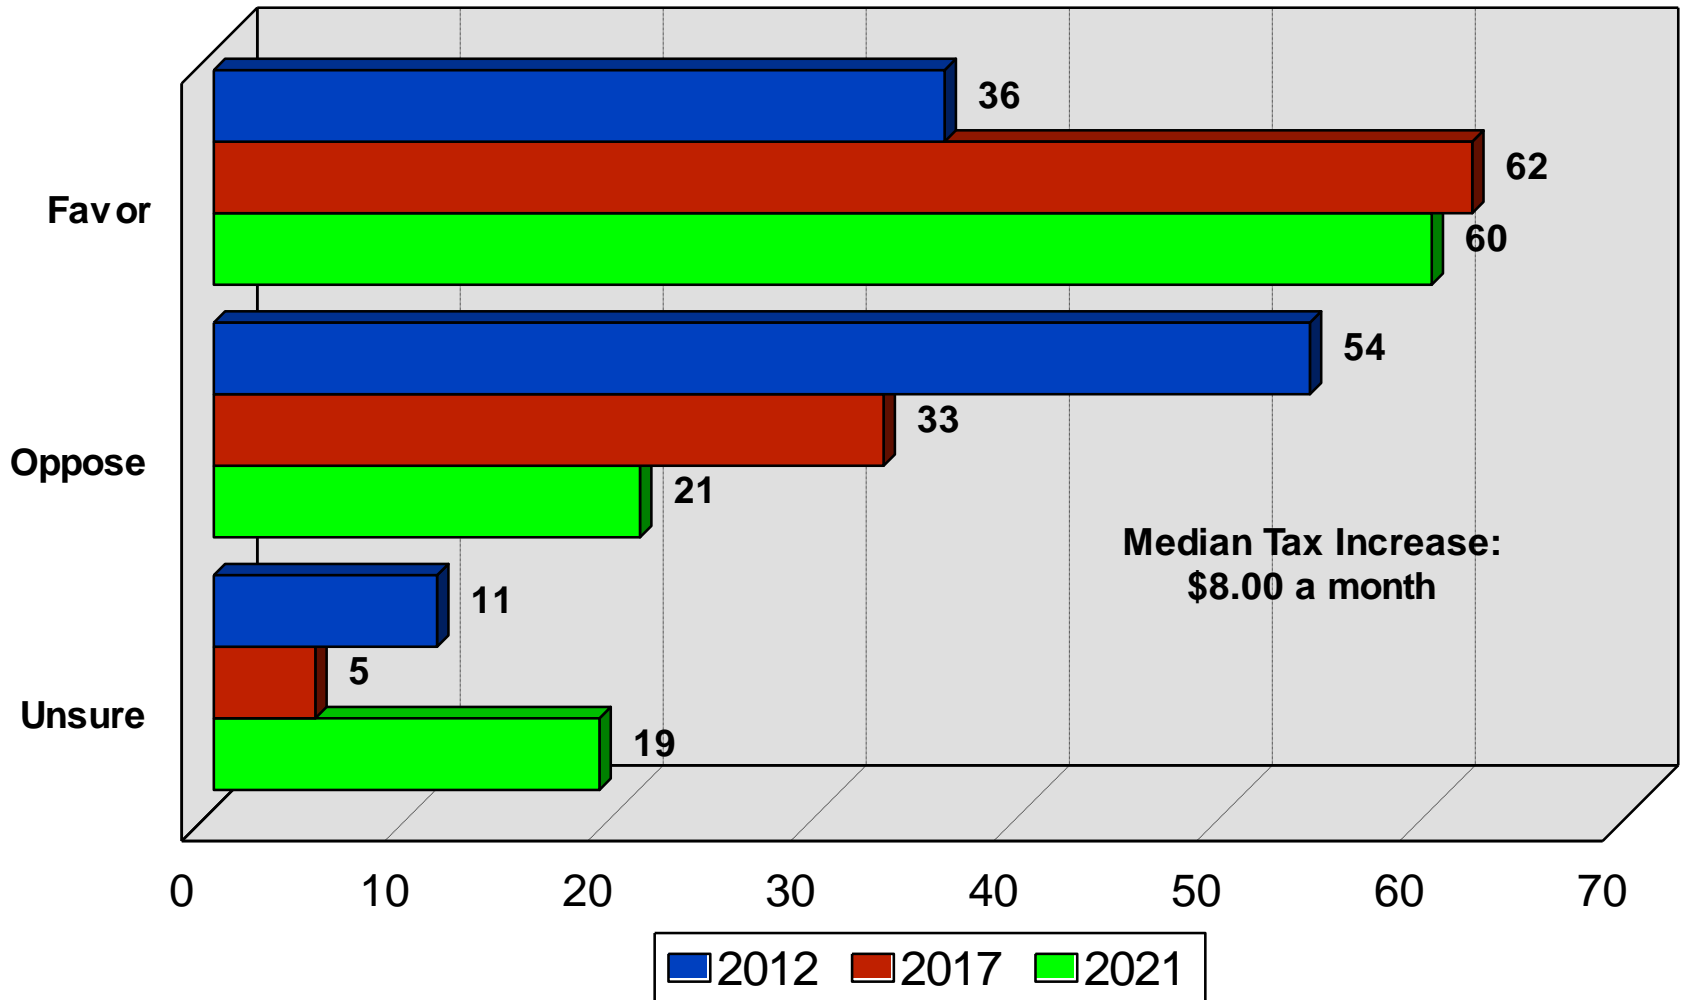

Tax Increase to Maintain

2021 City of Mahtomedi

Tax Increase to Expand/Improve

2021 City of Mahtomedi

Priority for 1% Budget Increase

2021 City of Mahtomedi

Deer Management

2021 City of Mahtomedi