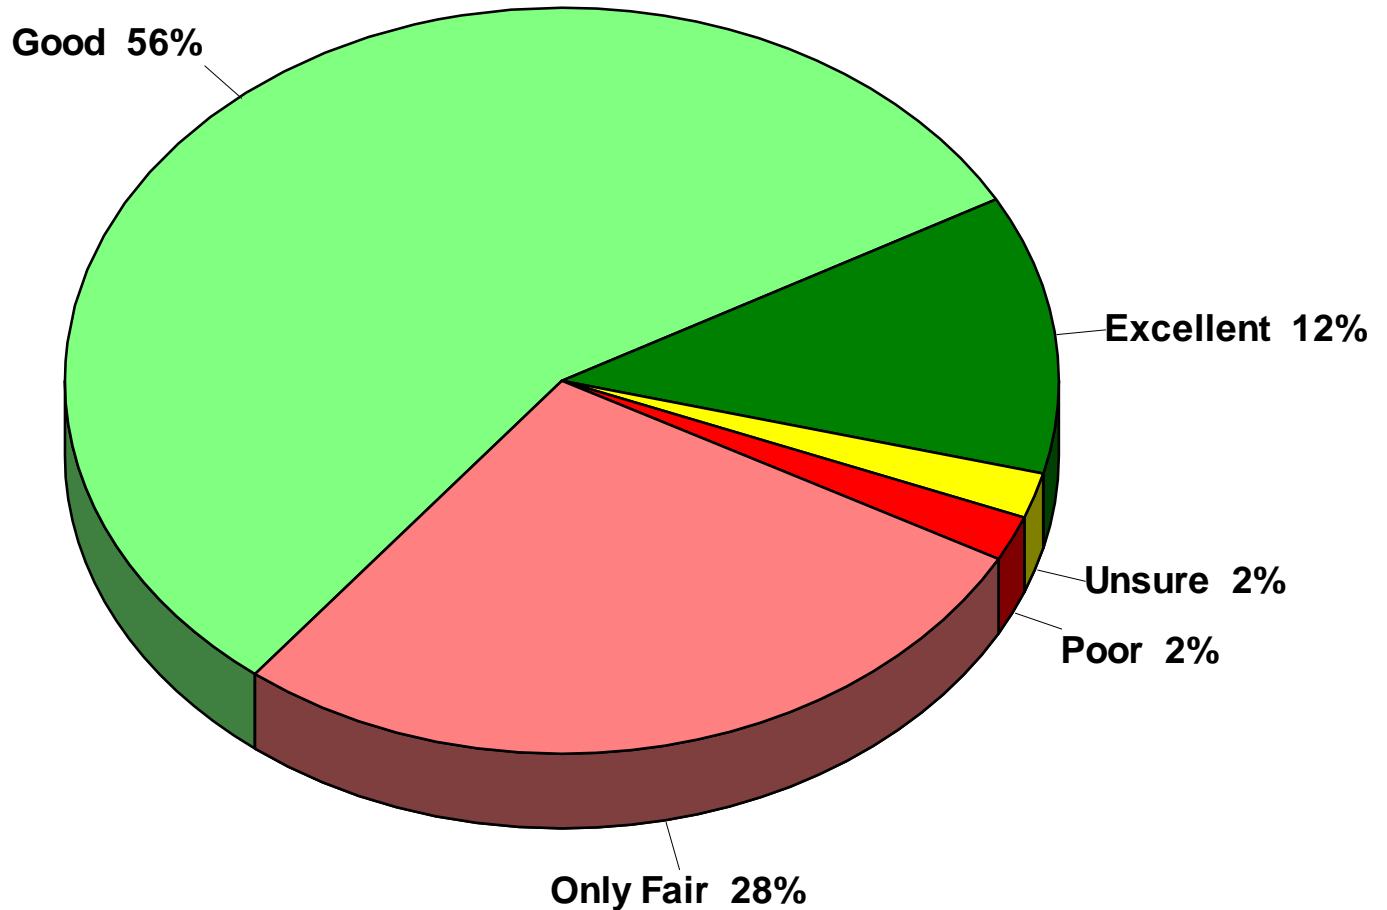

Protecting the Environment

2021 City of Mahtomedi

Most Important Environmental Issue

2021 City of Mahtomedi

Water Quality in Mahtomedi

2021 City of Mahtomedi

City Financial Incentive to Switch to Solar Power