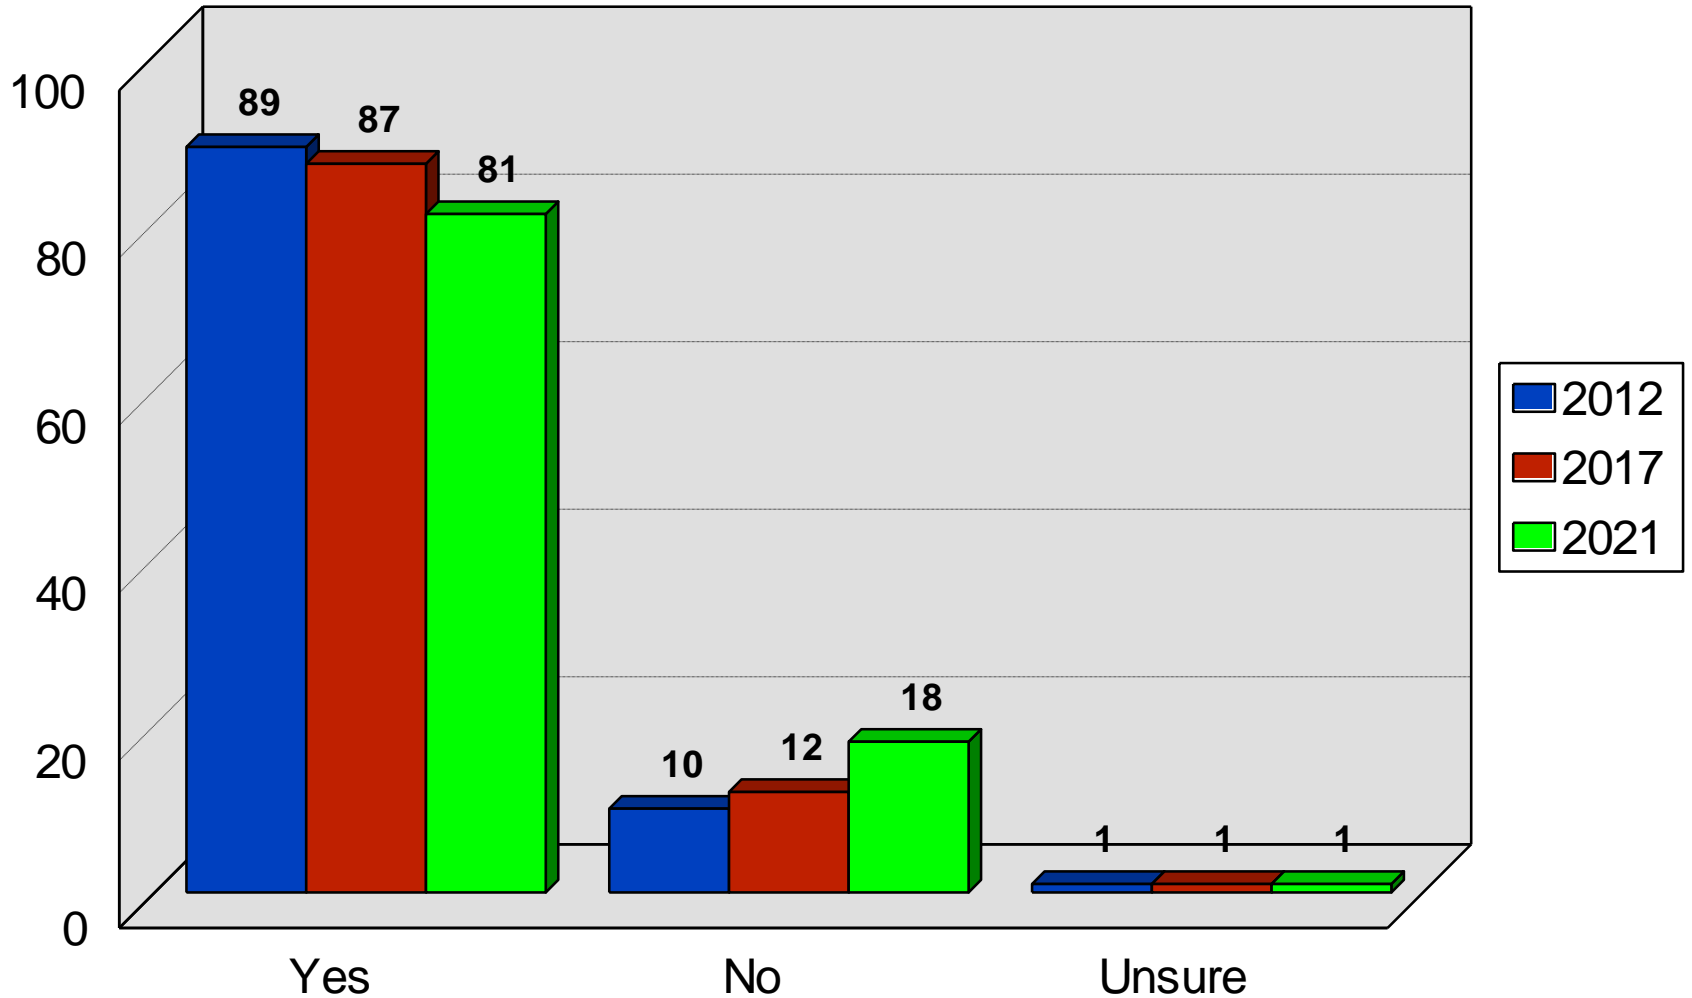

2021 City of Mahtomedi

Viewership of City Meetings

2021 City of Mahtomedi

City Website

2021 City of Mahtomedi

Content: 80% Favorable
Navigation: 80% Favorable

Internet Access from Home

Viewed City's Website