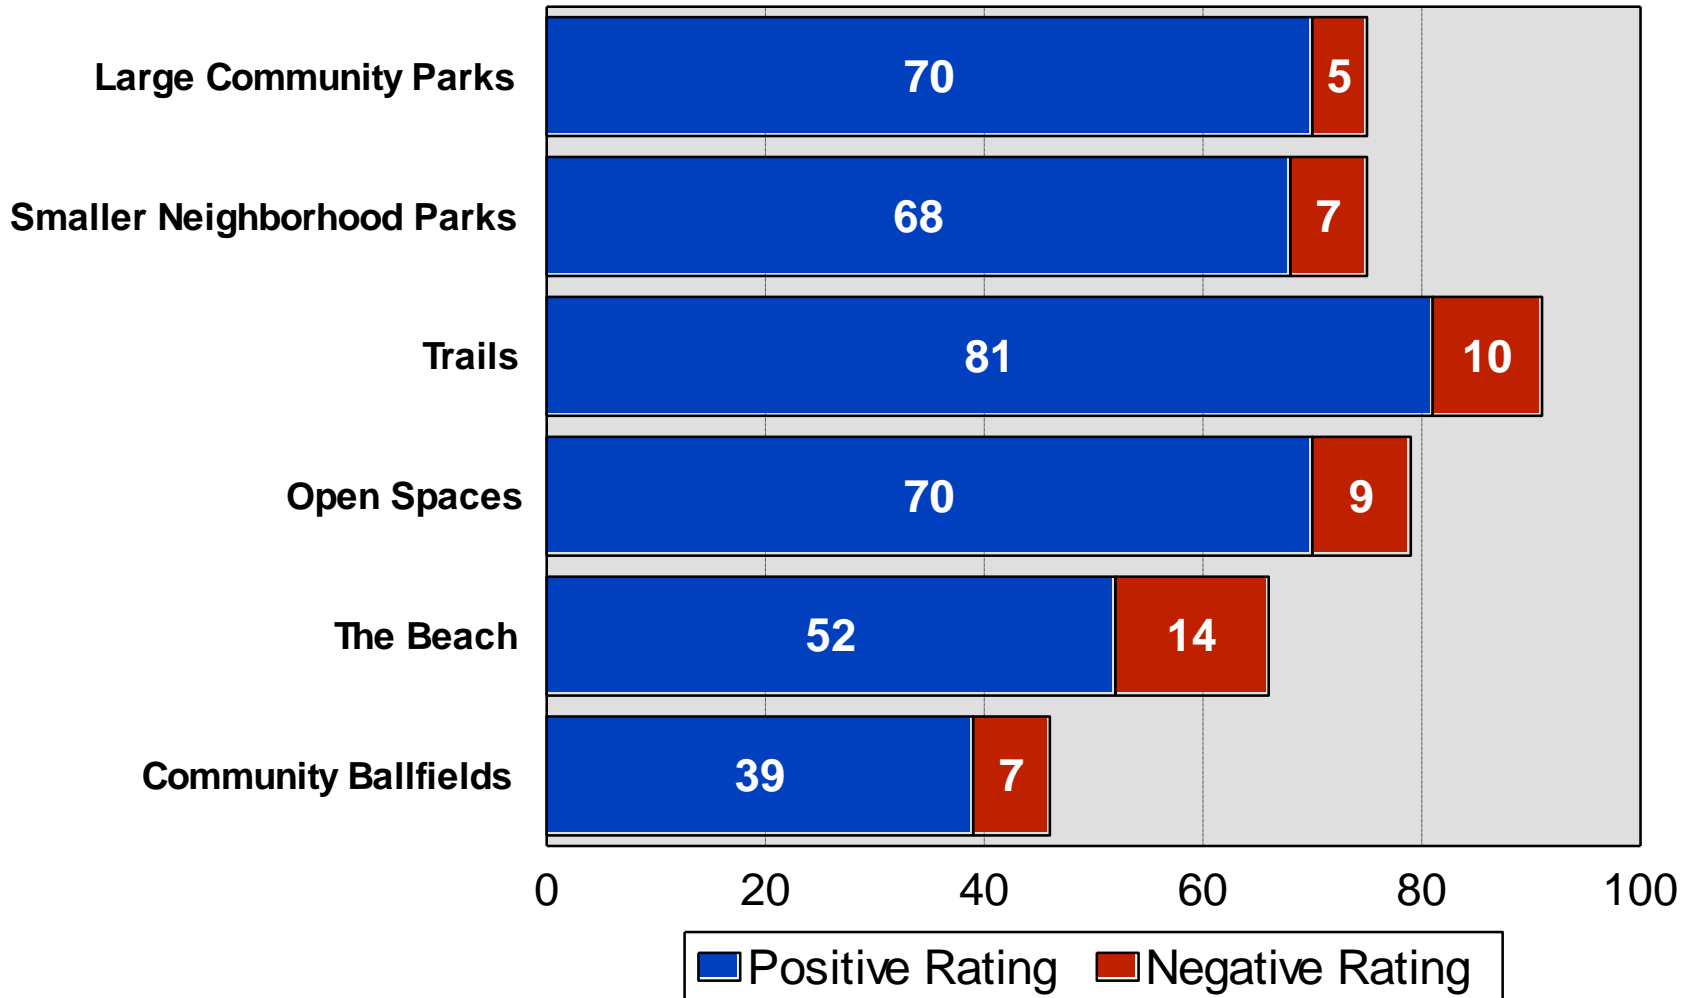

Park Usage & Ratings

2021 City of Mahtomedi