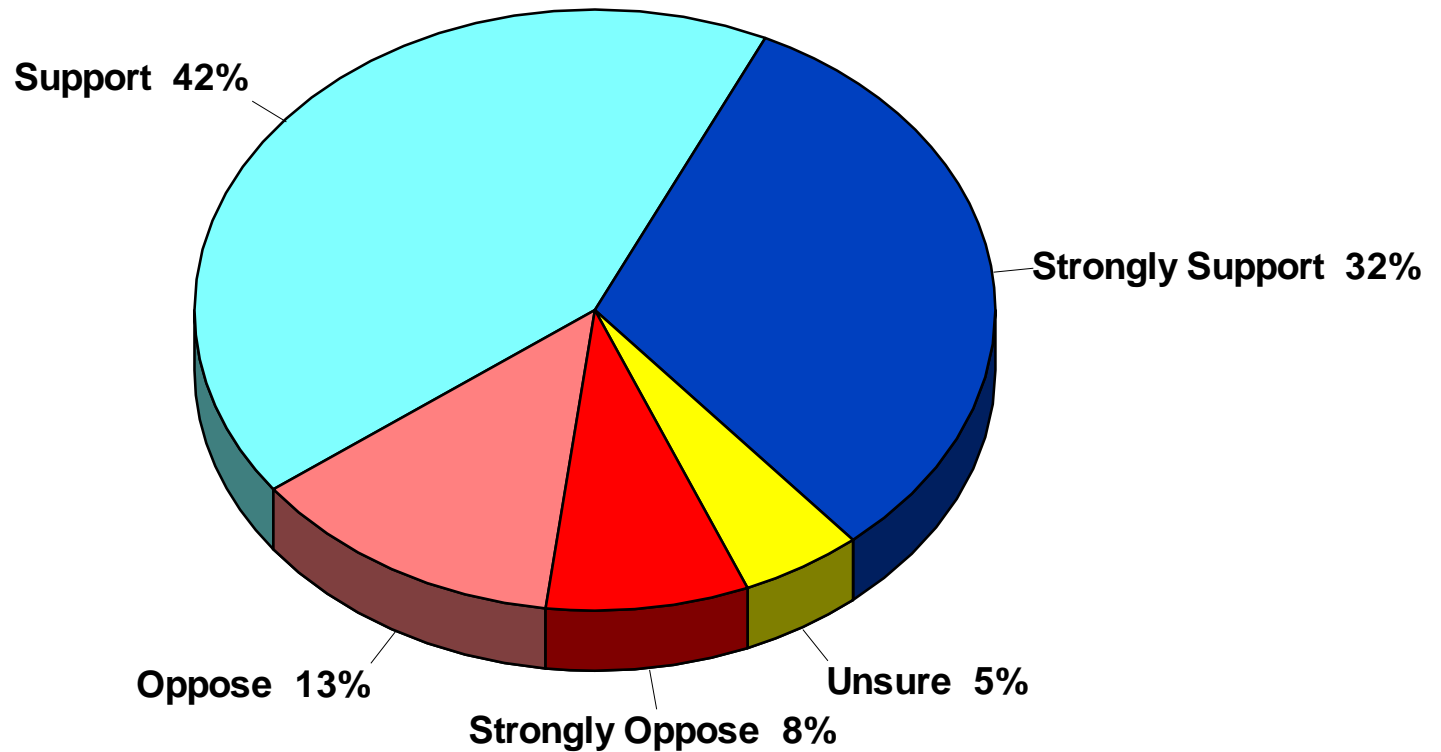

20 MPH Neighborhood Speed Limit

2021 City of Mahtomedi