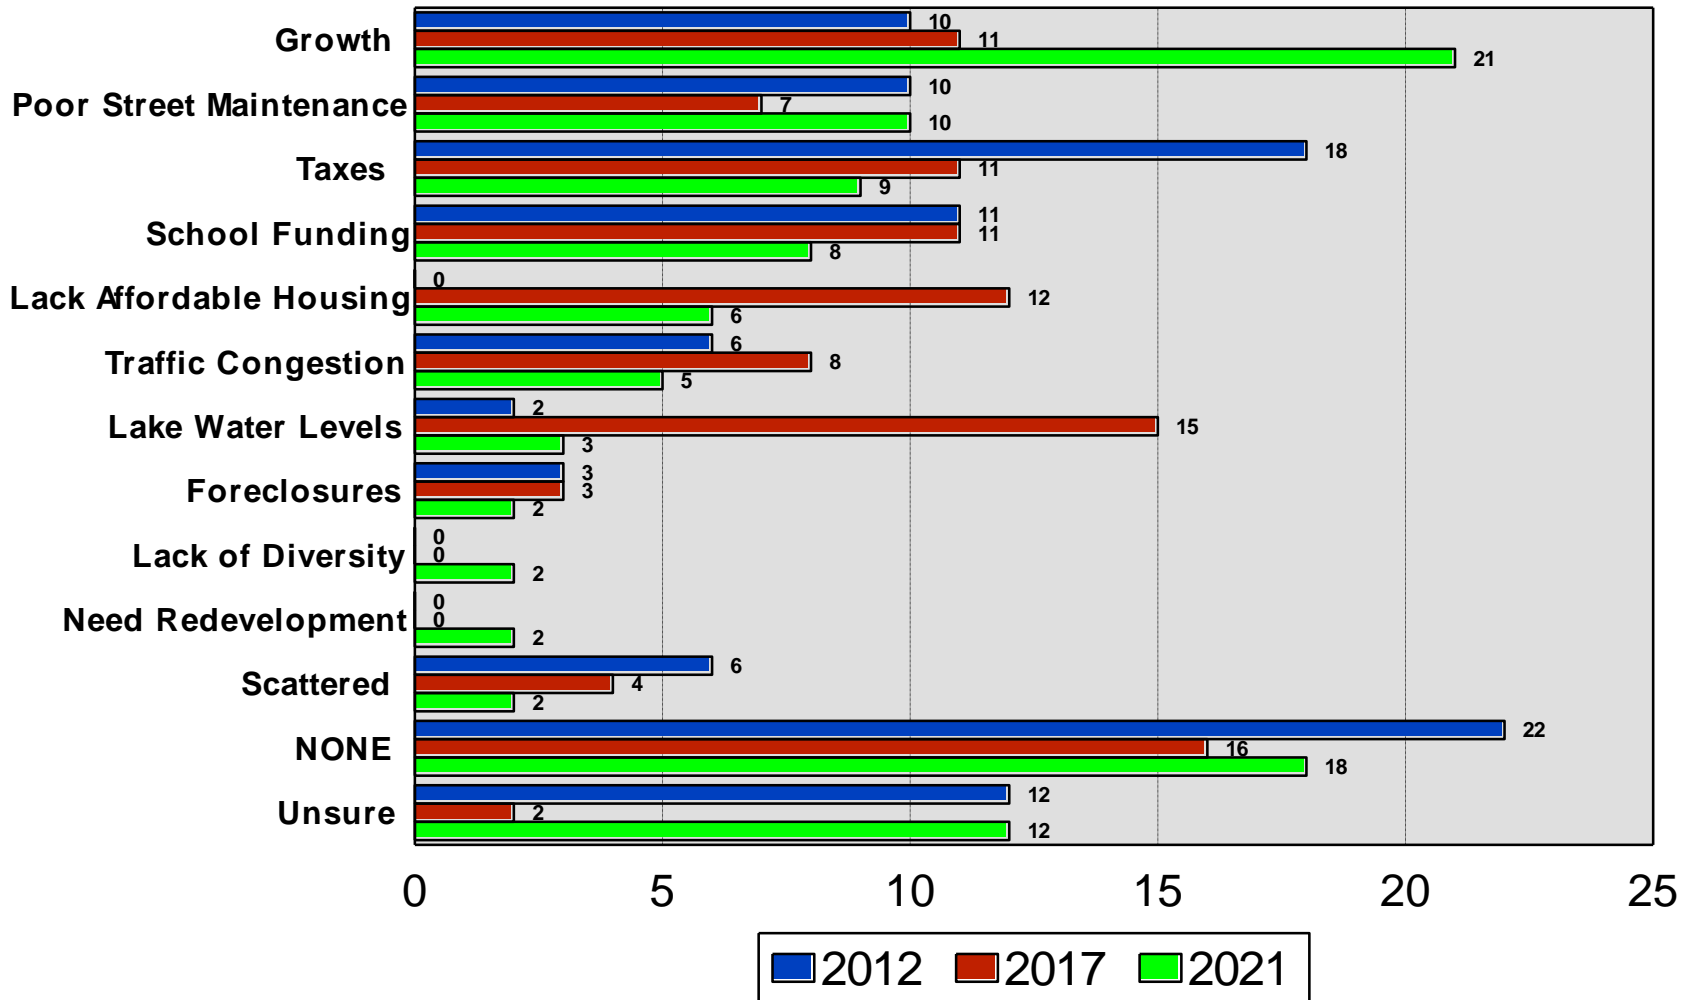

City of Mahtomedi

2021 Quality of Life Study

The Morris Leatherman Company

Survey Methodology

2021 City of Mahtomedi

- ① 400 random sample of City of Mahtomedi residents
 - ① Telephone interviews conducted between February 25th and March 26th, 2021
 - ① Average interview time of 20 minutes
 - ① Non-response rate of 4.5%
 - ① Sample projectable within +/- 5.0% in 95 out of 100 cases
-
- ① 45% Cellphone only households
 - ① 14% Landline only households
 - ① 41% Both cellphone and landline households

Demographics

2021 City of Mahtomedi

Quality of Life Rating

2021 City of Mahtomedi

Like Most about City

2021 City of Mahtomedi

Most Serious Issue

2021 City of Mahtomedi

Sense of Community

2021 City of Mahtomedi

Direction of Community

2021 City of Mahtomedi

Fixed or Improved

2021 City of Mahtomedi

Currently Missing

2021 City of Mahtomedi