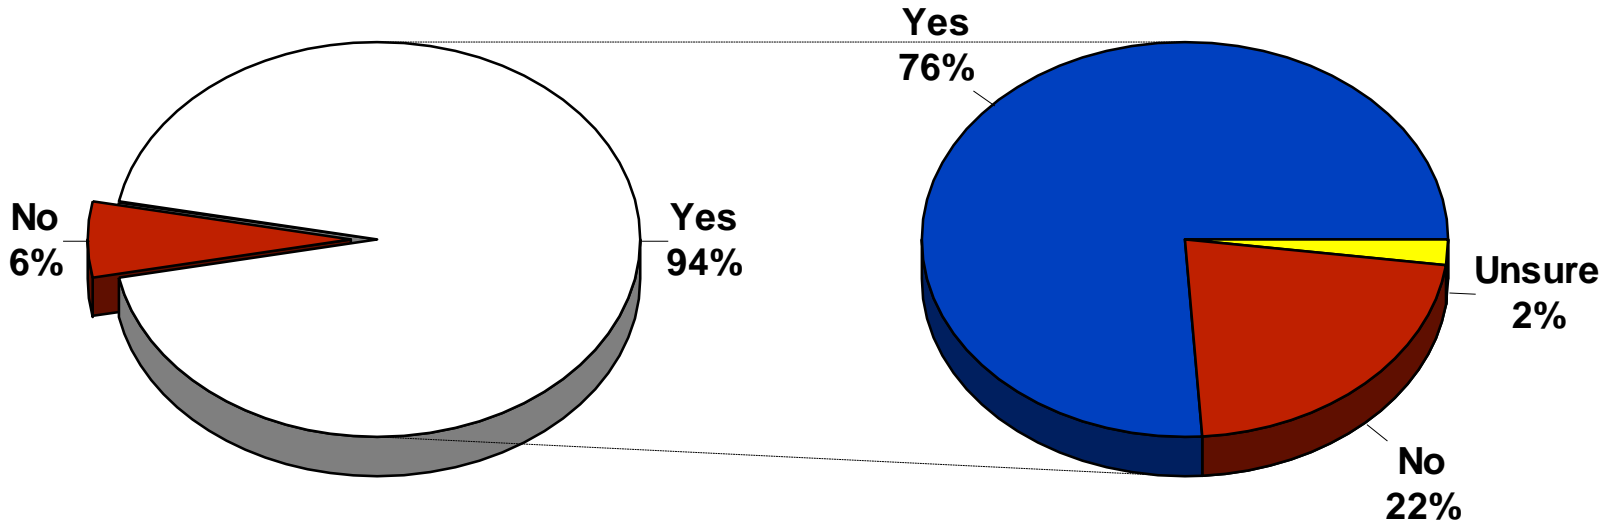

2021 City of Mahtomedi

Viewership of City Meetings

2021 City of Mahtomedi

City Website

2021 City of Mahtomedi

Content: 80% Favorable
Navigation: 80% Favorable

Internet Access from Home

Viewed City's Website