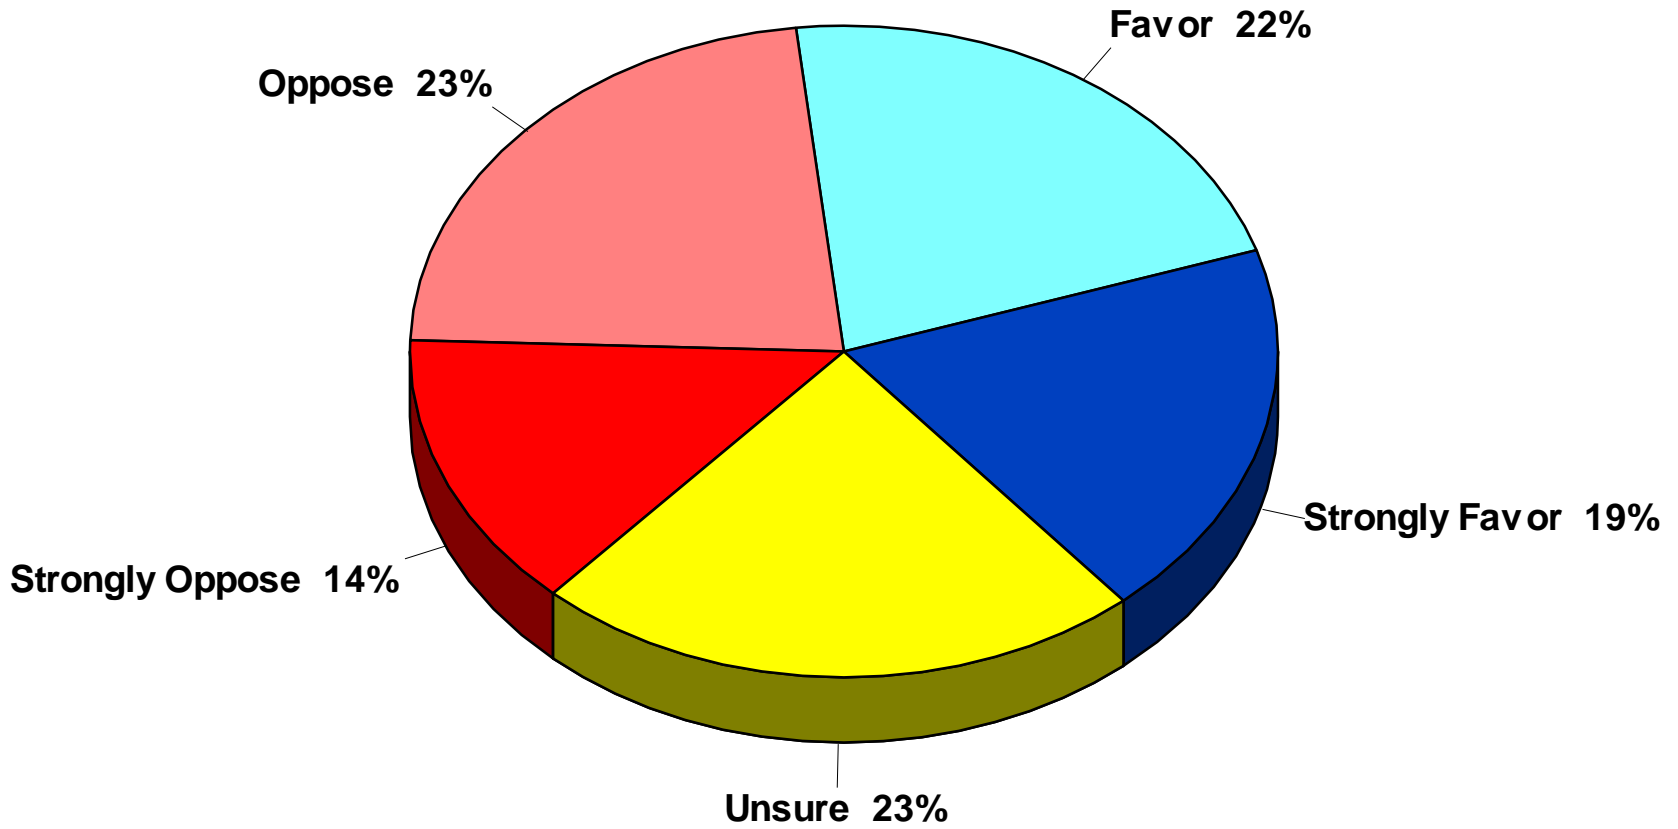

Changing to City Managed Trash Collection

2021 City of Mahtomedi