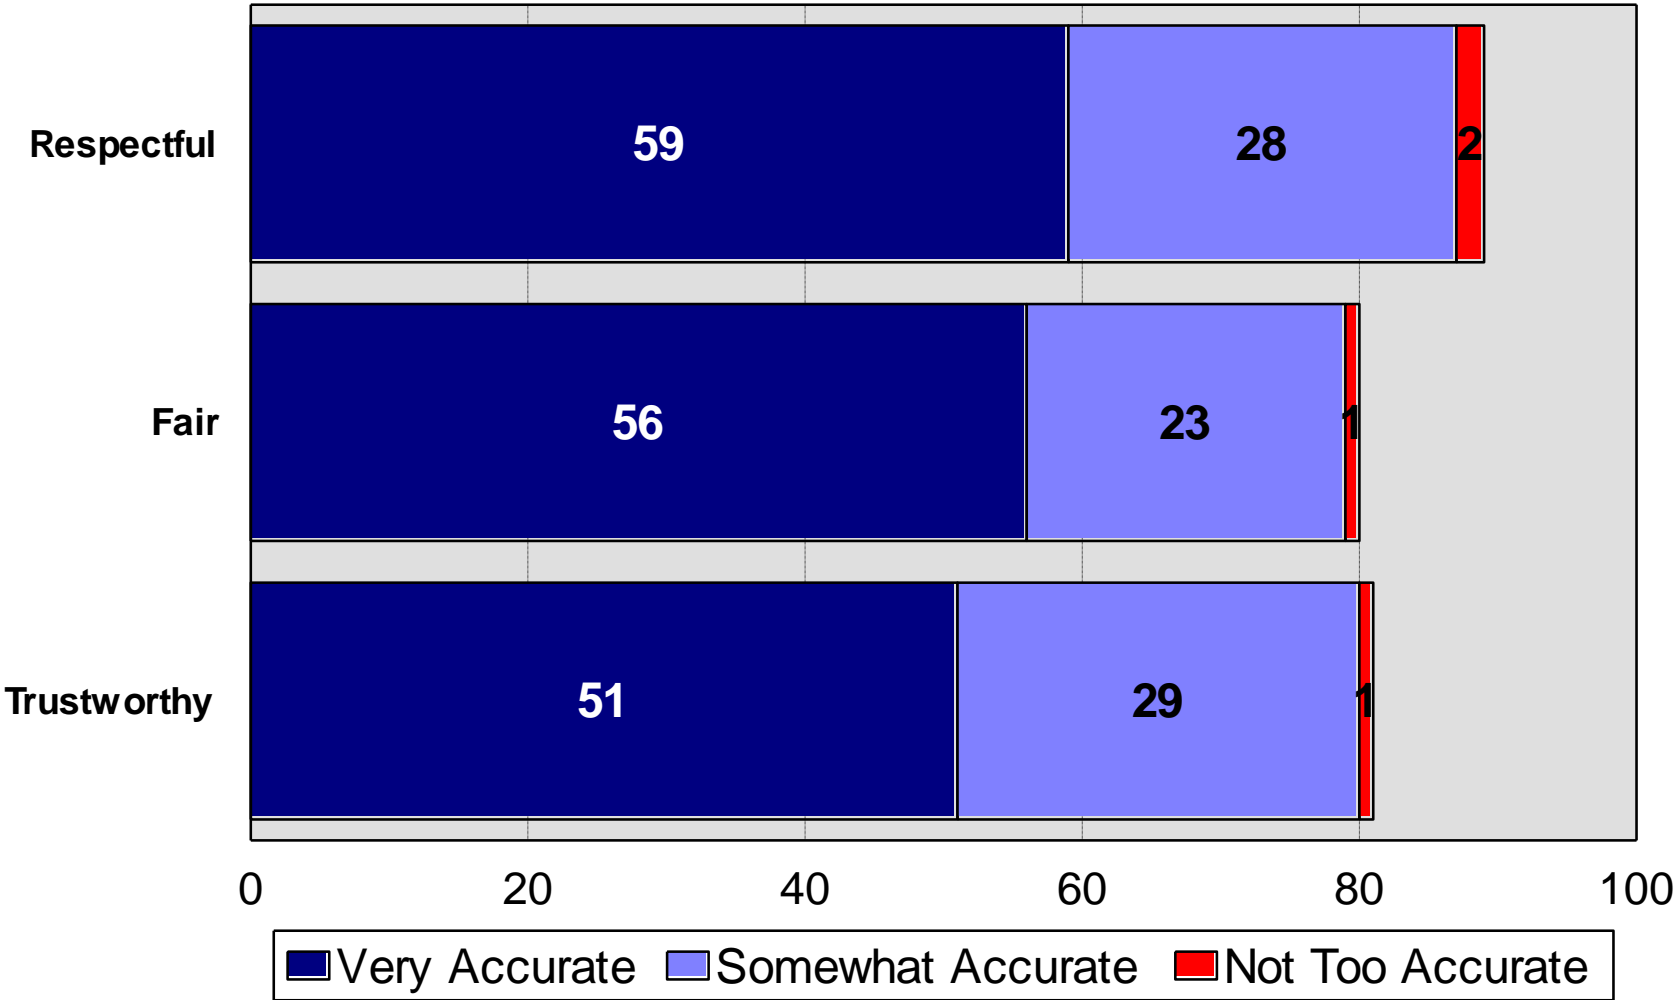

Number of Deer Problem

City Controlled Hunt

Public Safety Issues

2021 City of Mahtomedi

Amount of Patrolling

2021 City of Mahtomedi

Descriptions of Washington County Sheriff's Department

2021 City of Mahtomedi