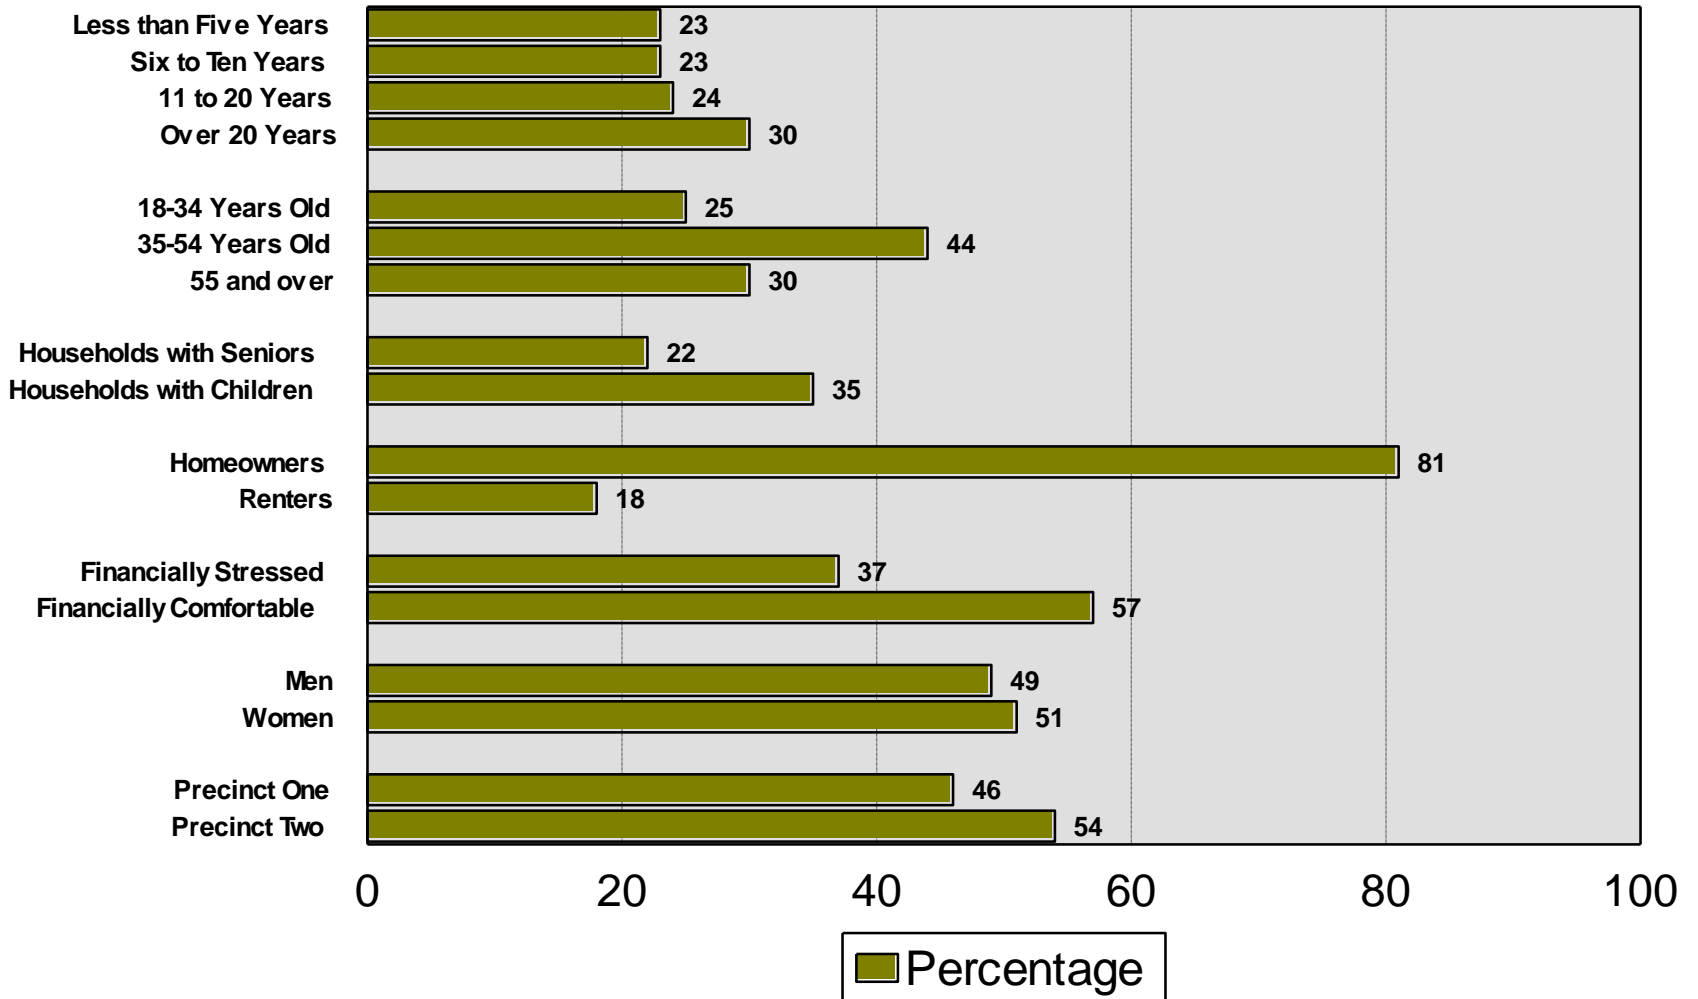

Demographics

2021 City of Mahtomedi