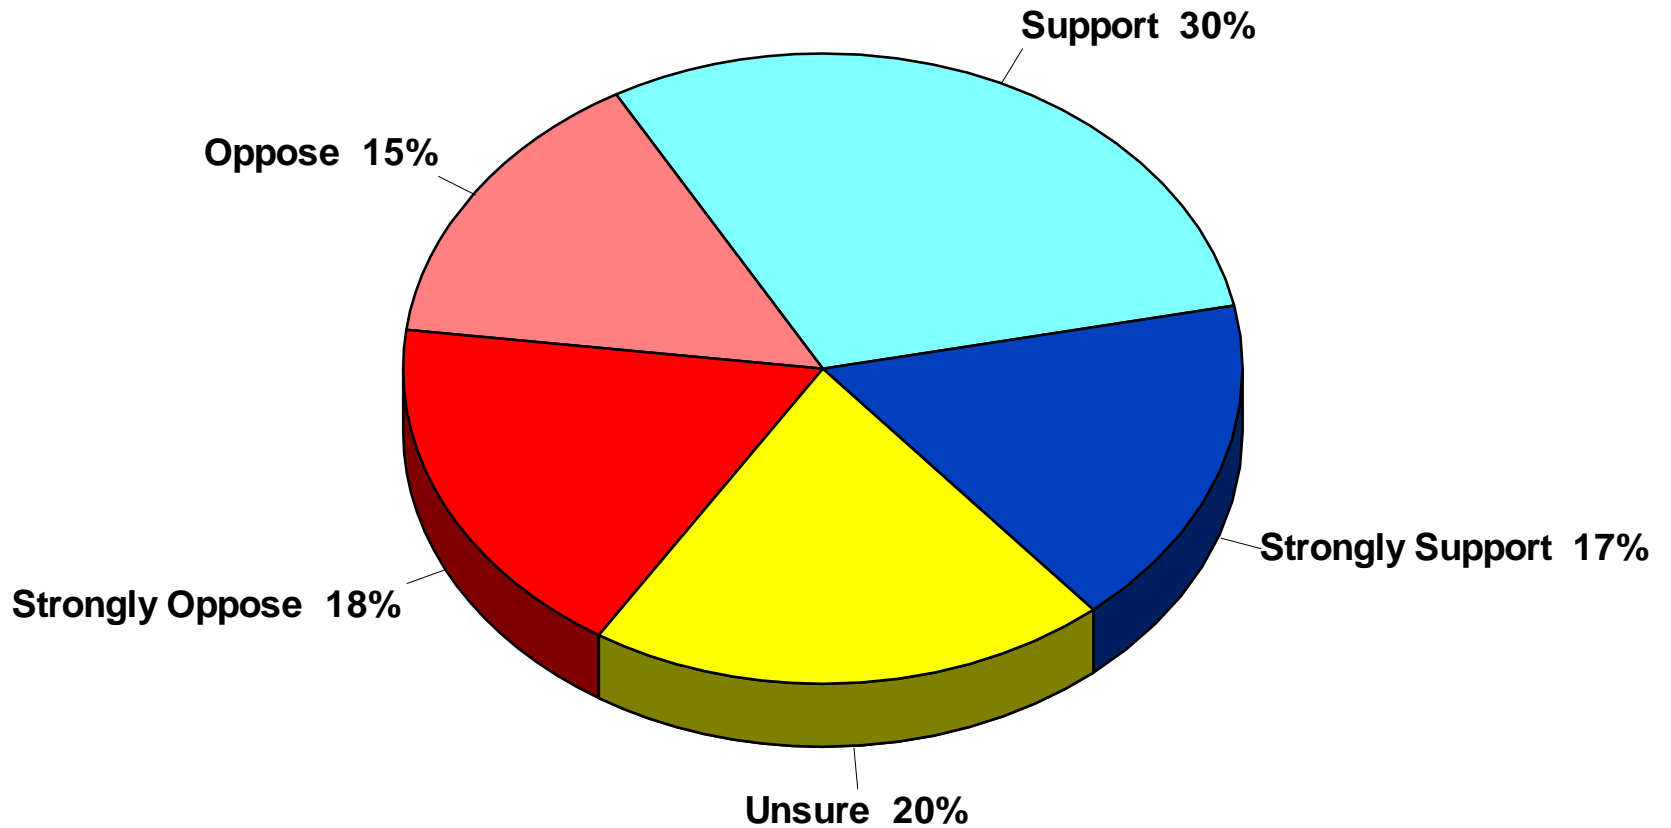

Curbside Collection Program for Compostable Waste

2021 City of Mahtomedi