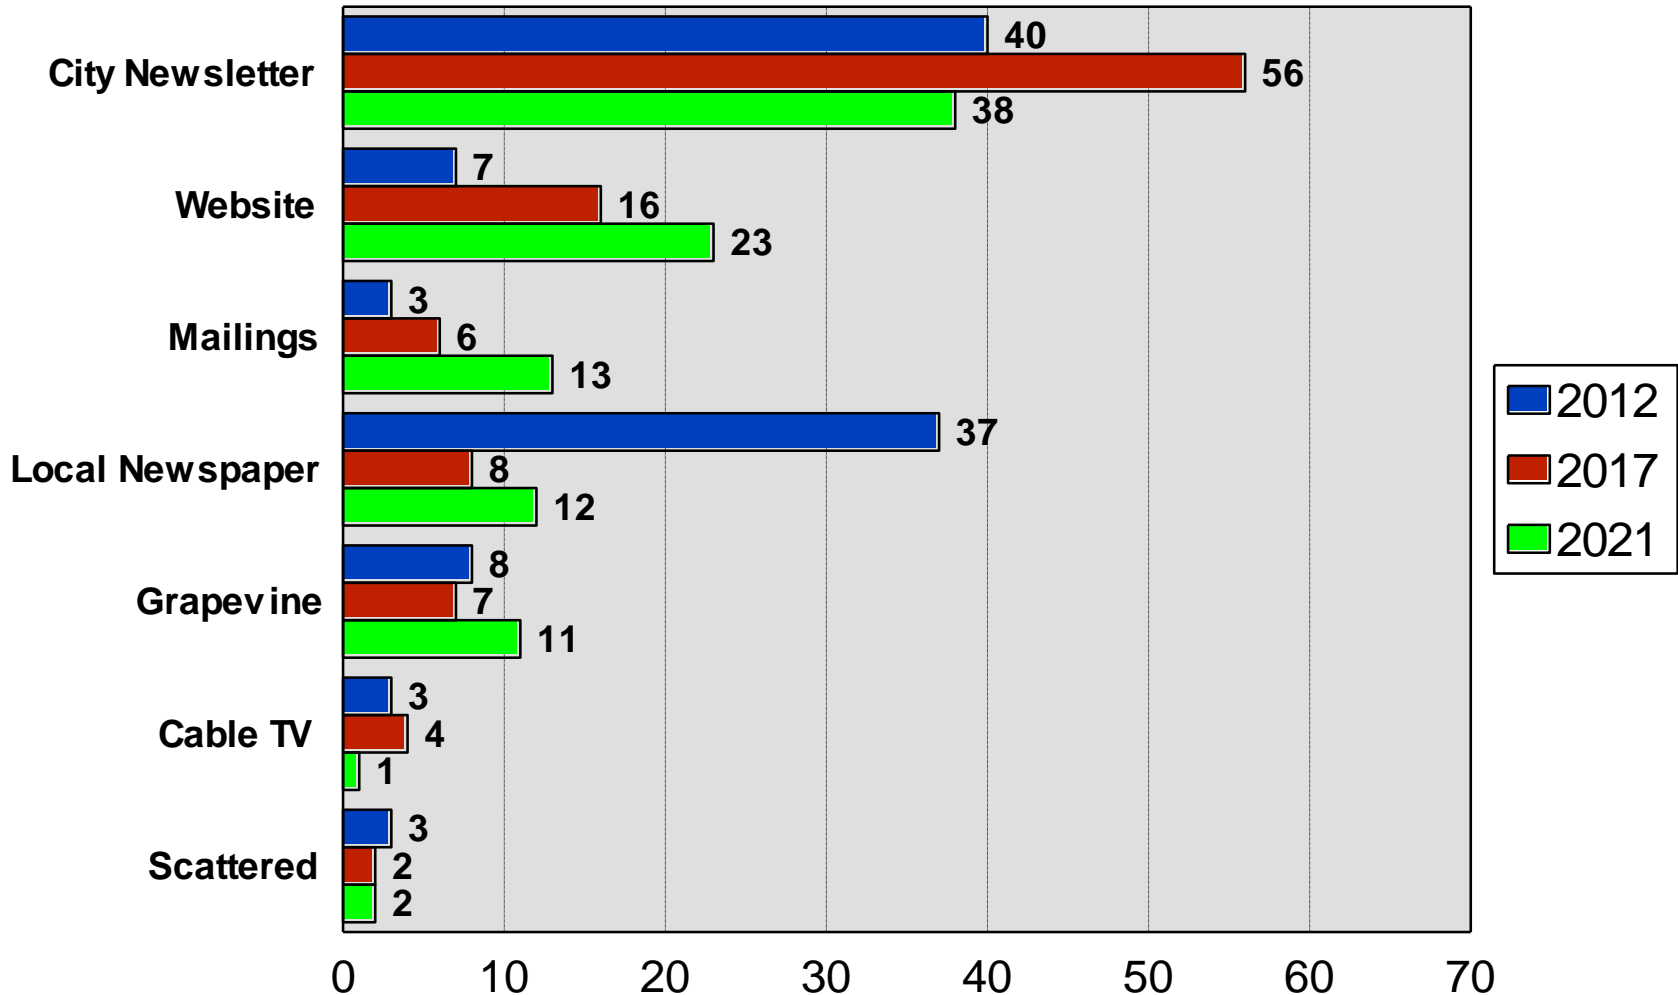

Principal Information Source

2021 City of Mahtomedi