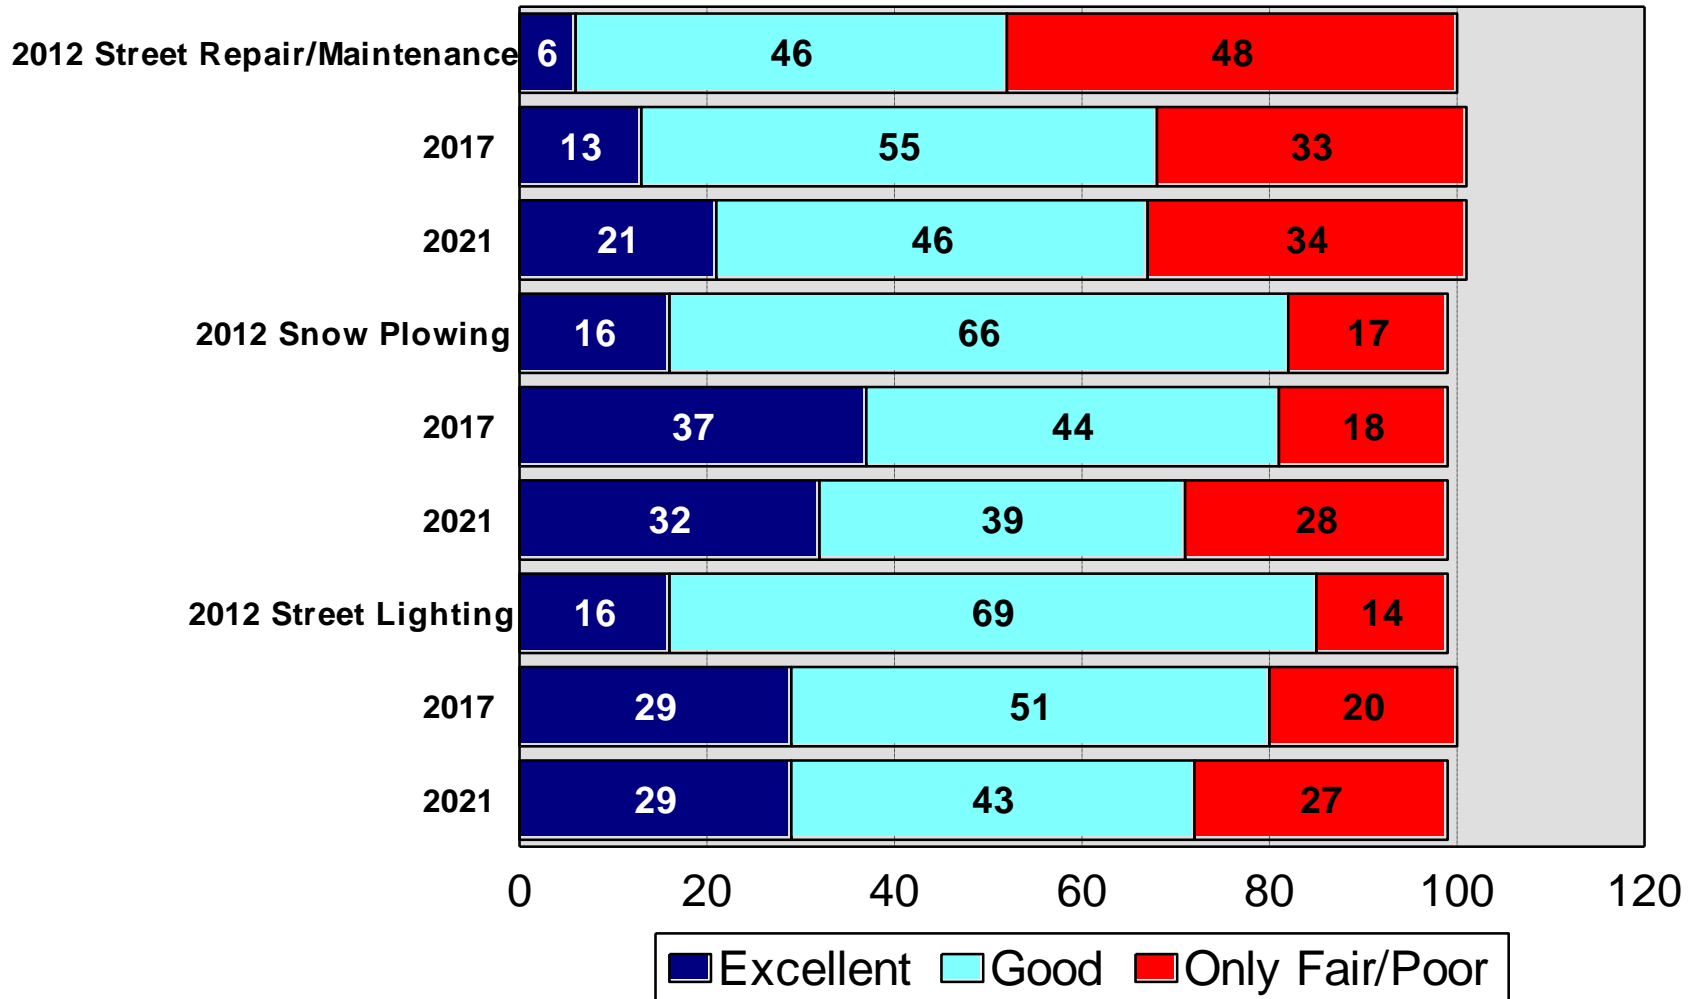

City Service Ratings II

2021 City of Mahtomedi