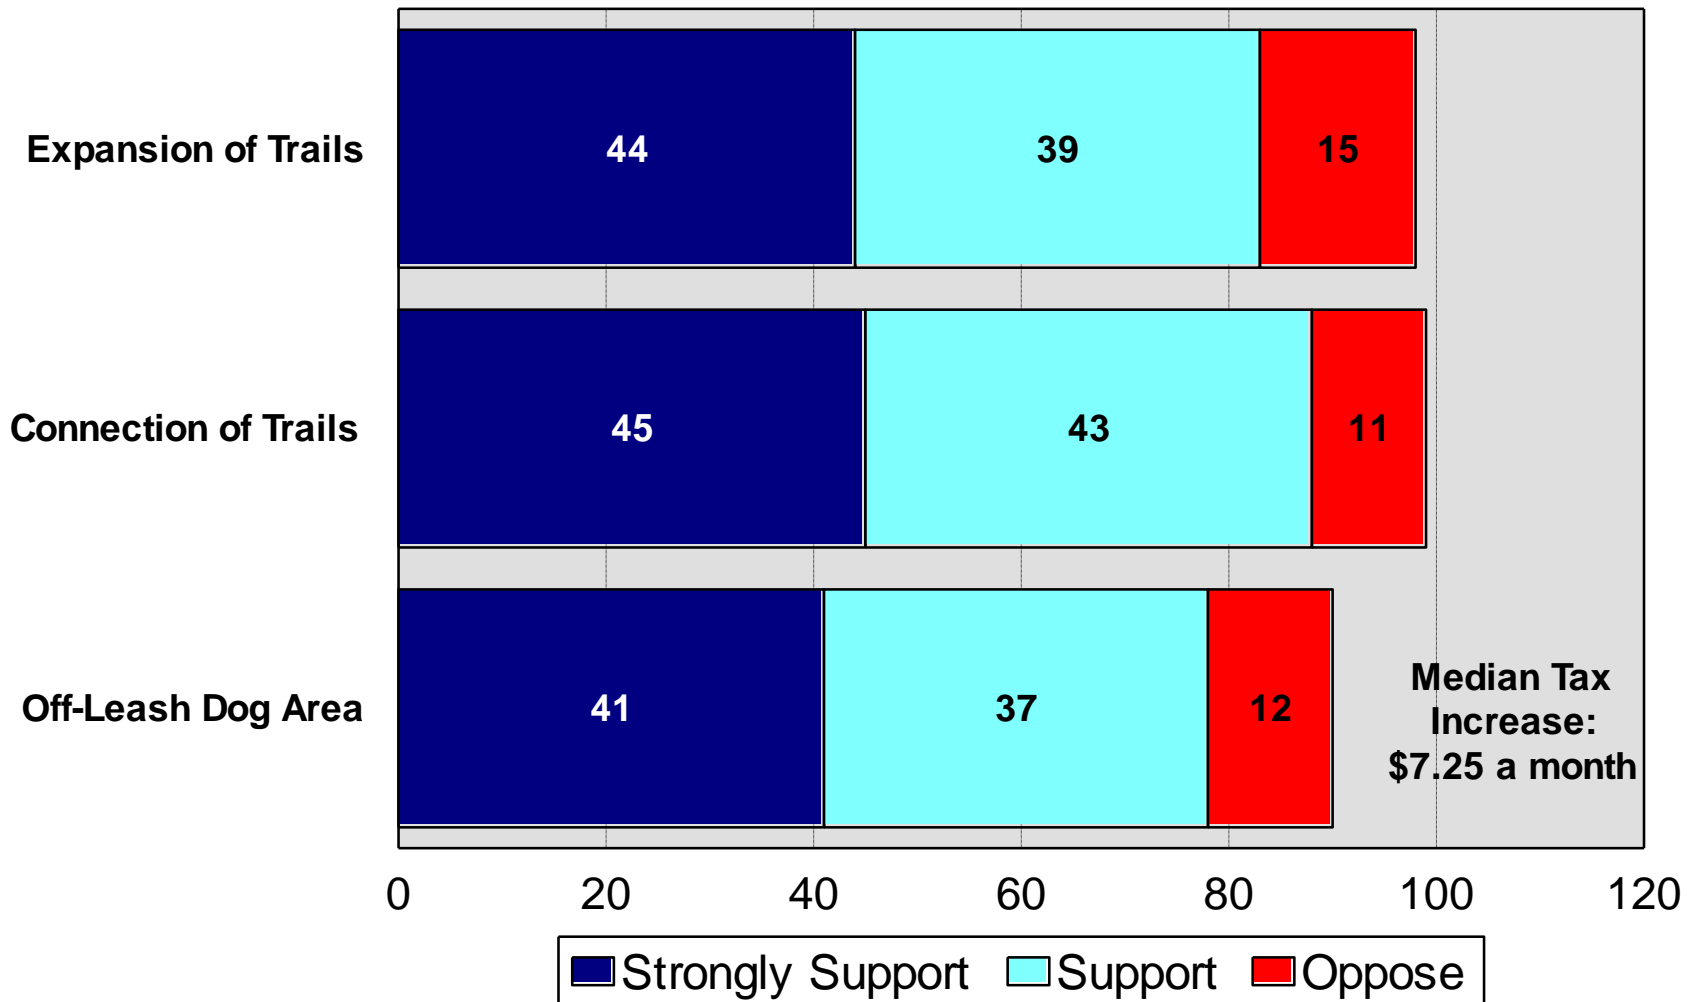

Neighborhood Problems

2021 City of Mahtomedi

20 MPH Neighborhood Speed Limit

2021 City of Mahtomedi

Park Usage & Ratings

2021 City of Mahtomedi

Use of City Funding for....

2021 City of Mahtomedi