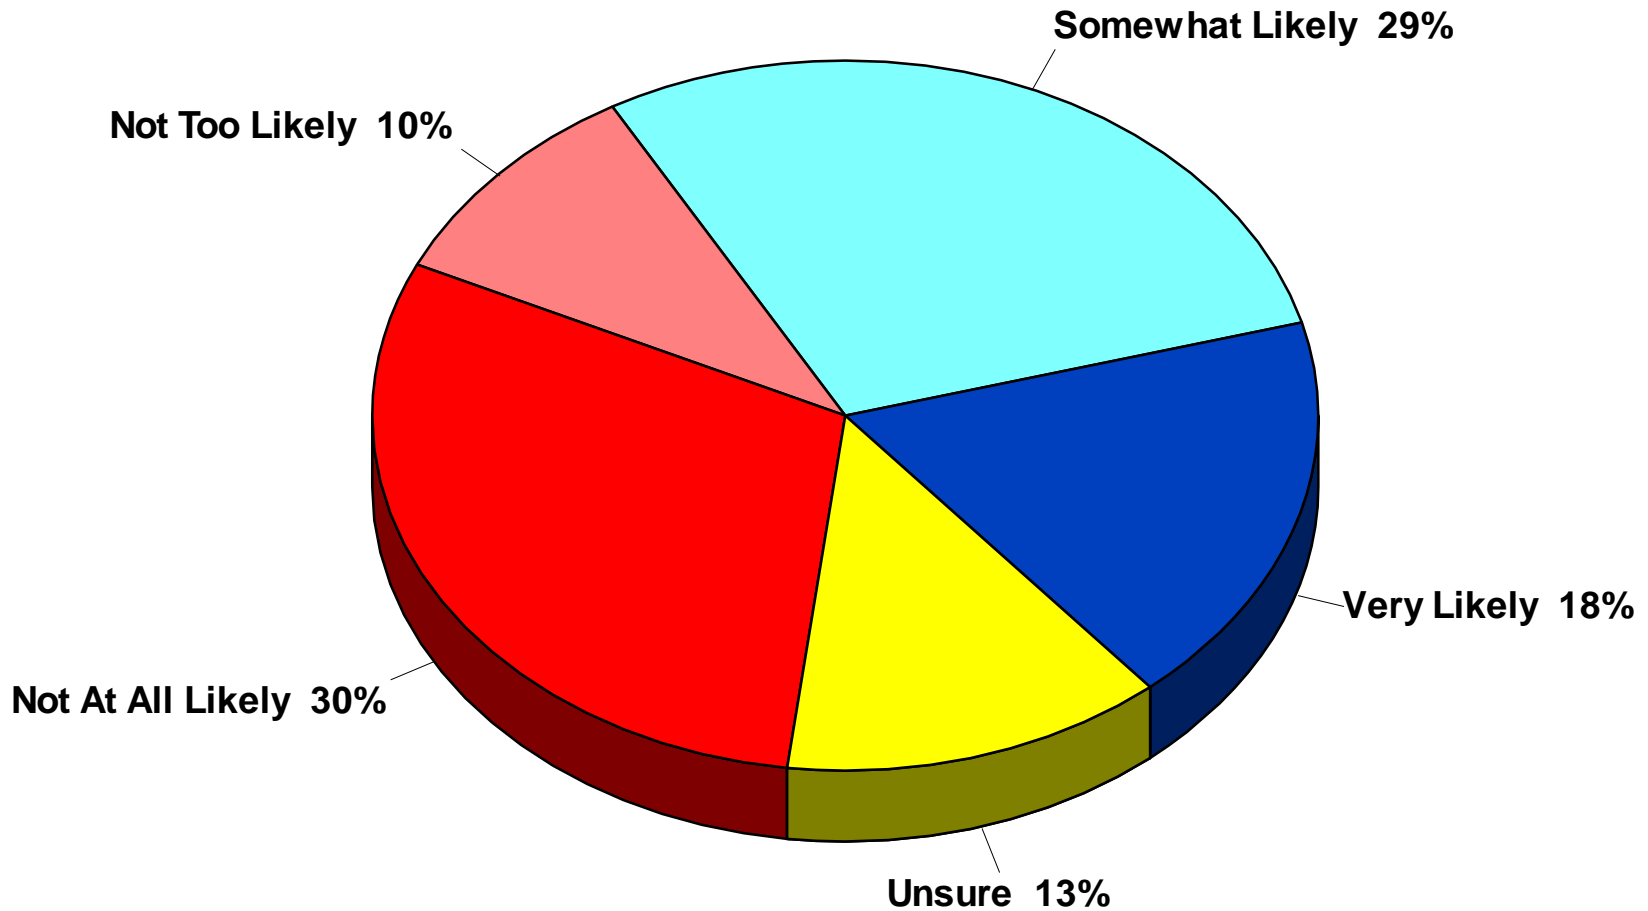

Participate in Curbside Collection Program for Compostable Waste

2021 City of Mahtomedi