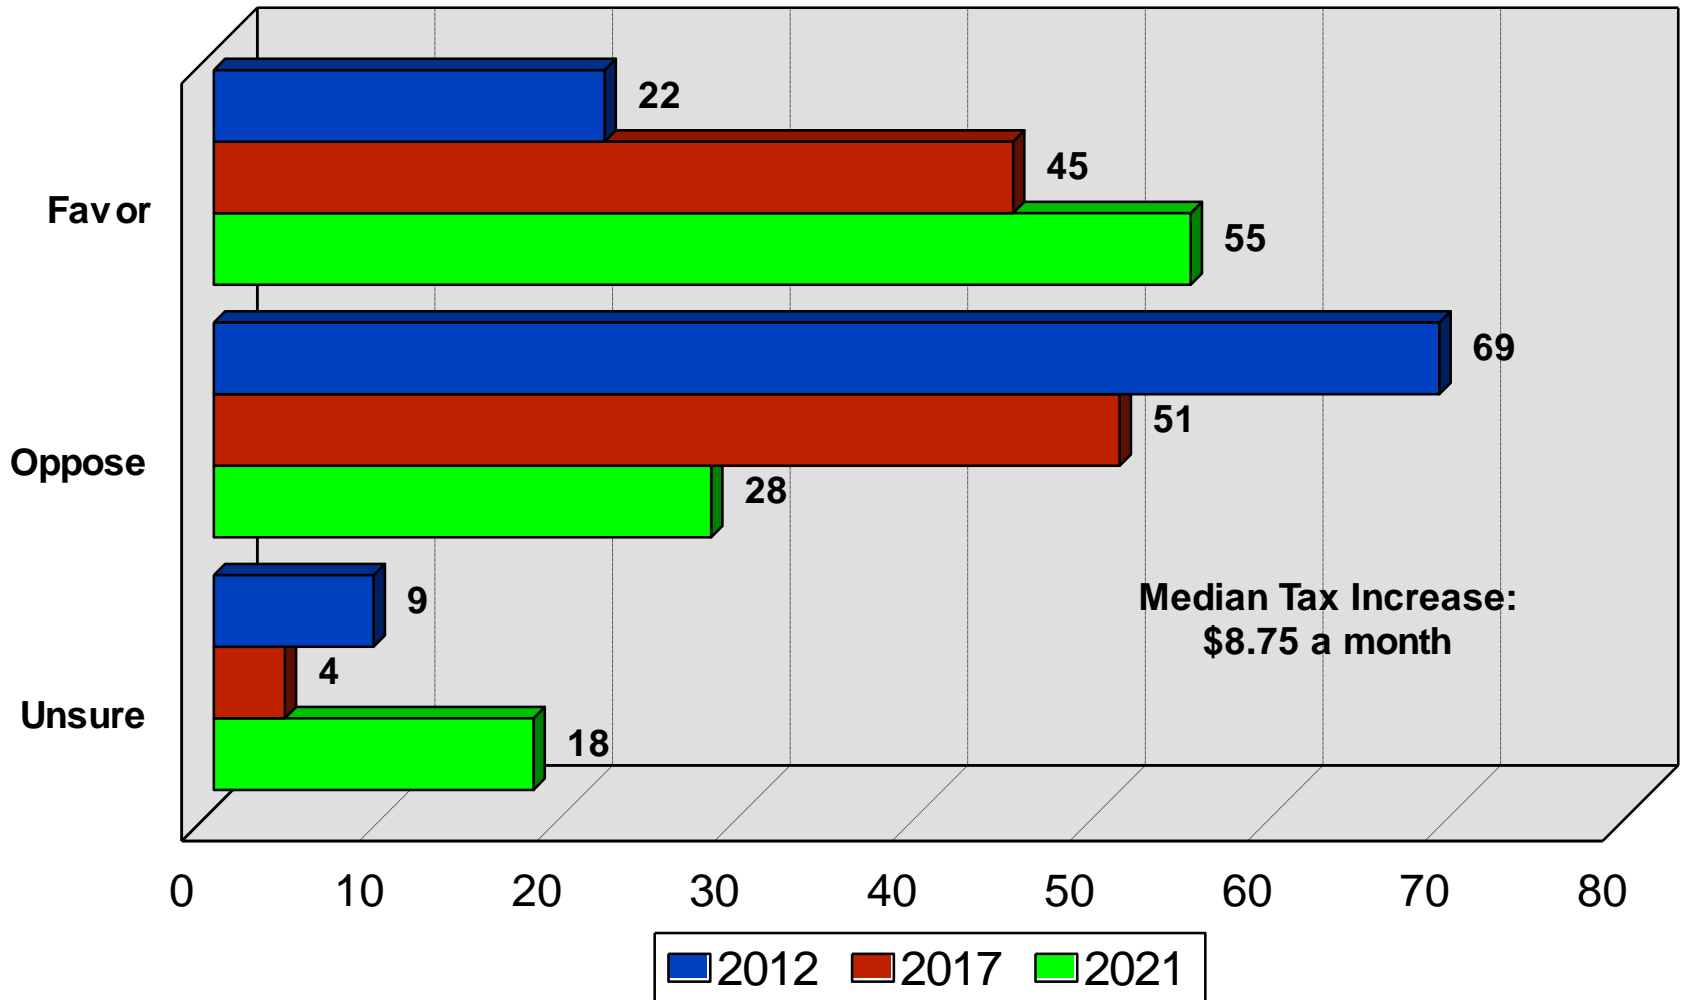

Tax Increase to Maintain

2021 City of Mahtomedi

Tax Increase to Expand/Improve

2021 City of Mahtomedi

Priority for 1% Budget Increase

2021 City of Mahtomedi

Deer Management

2021 City of Mahtomedi