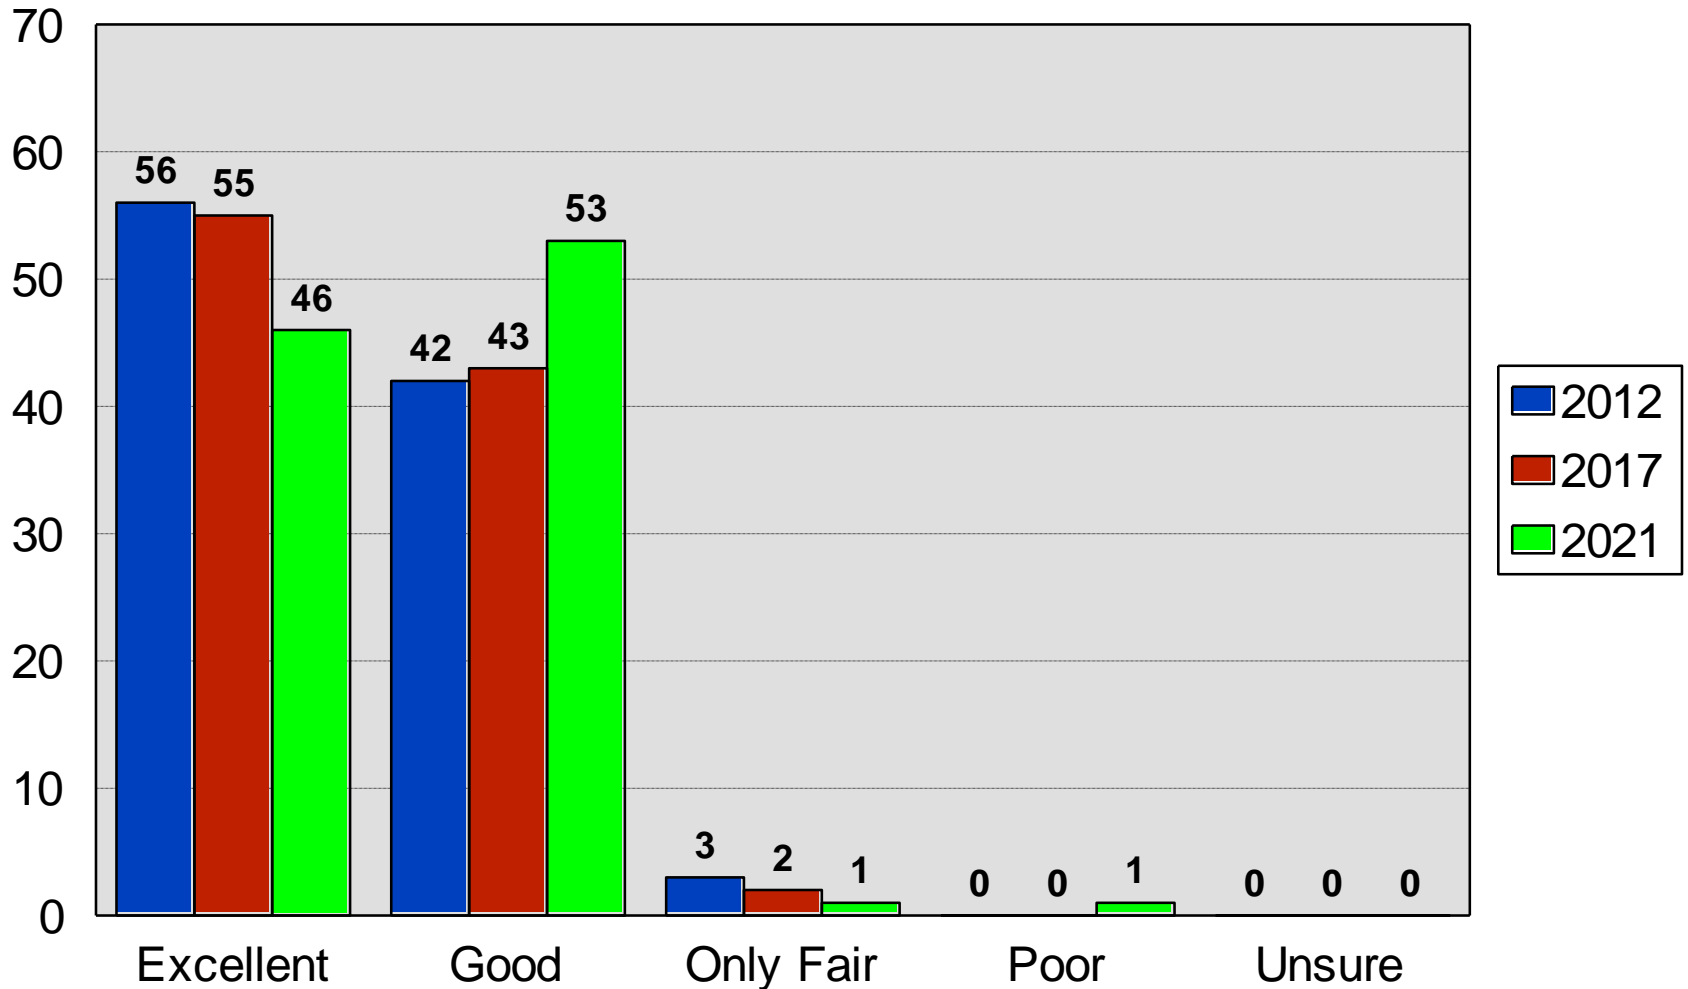

City of Mahtomedi

2021 Quality of Life Study

The Morris Leatherman Company

Survey Methodology

2021 City of Mahtomedi

- ① 400 random sample of City of Mahtomedi residents
 - ① Telephone interviews conducted between February 25th and March 26th, 2021
 - ① Average interview time of 20 minutes
 - ① Non-response rate of 4.5%
 - ① Sample projectable within +/- 5.0% in 95 out of 100 cases
-
- ① 45% Cellphone only households
 - ① 14% Landline only households
 - ① 41% Both cellphone and landline households

Demographics

2021 City of Mahtomedi

Quality of Life Rating

2021 City of Mahtomedi

Like Most about City

2021 City of Mahtomedi

Most Serious Issue

2021 City of Mahtomedi