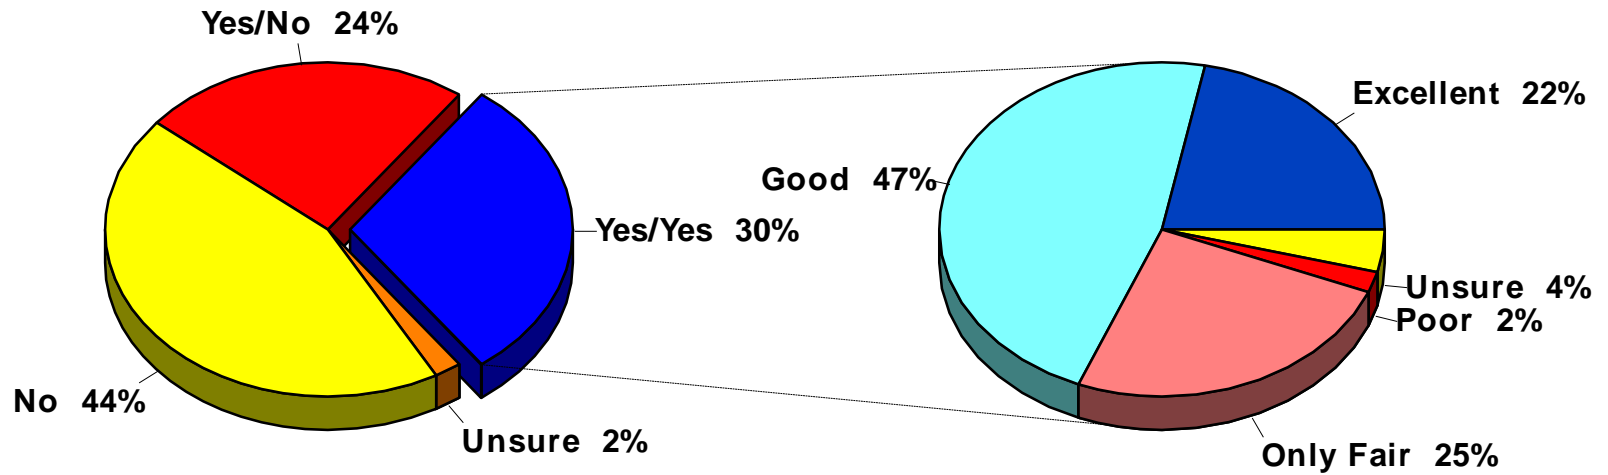

City Facebook Page

2021 City of Mahtomedi

Awareness/Visited

Rating of Content of Information