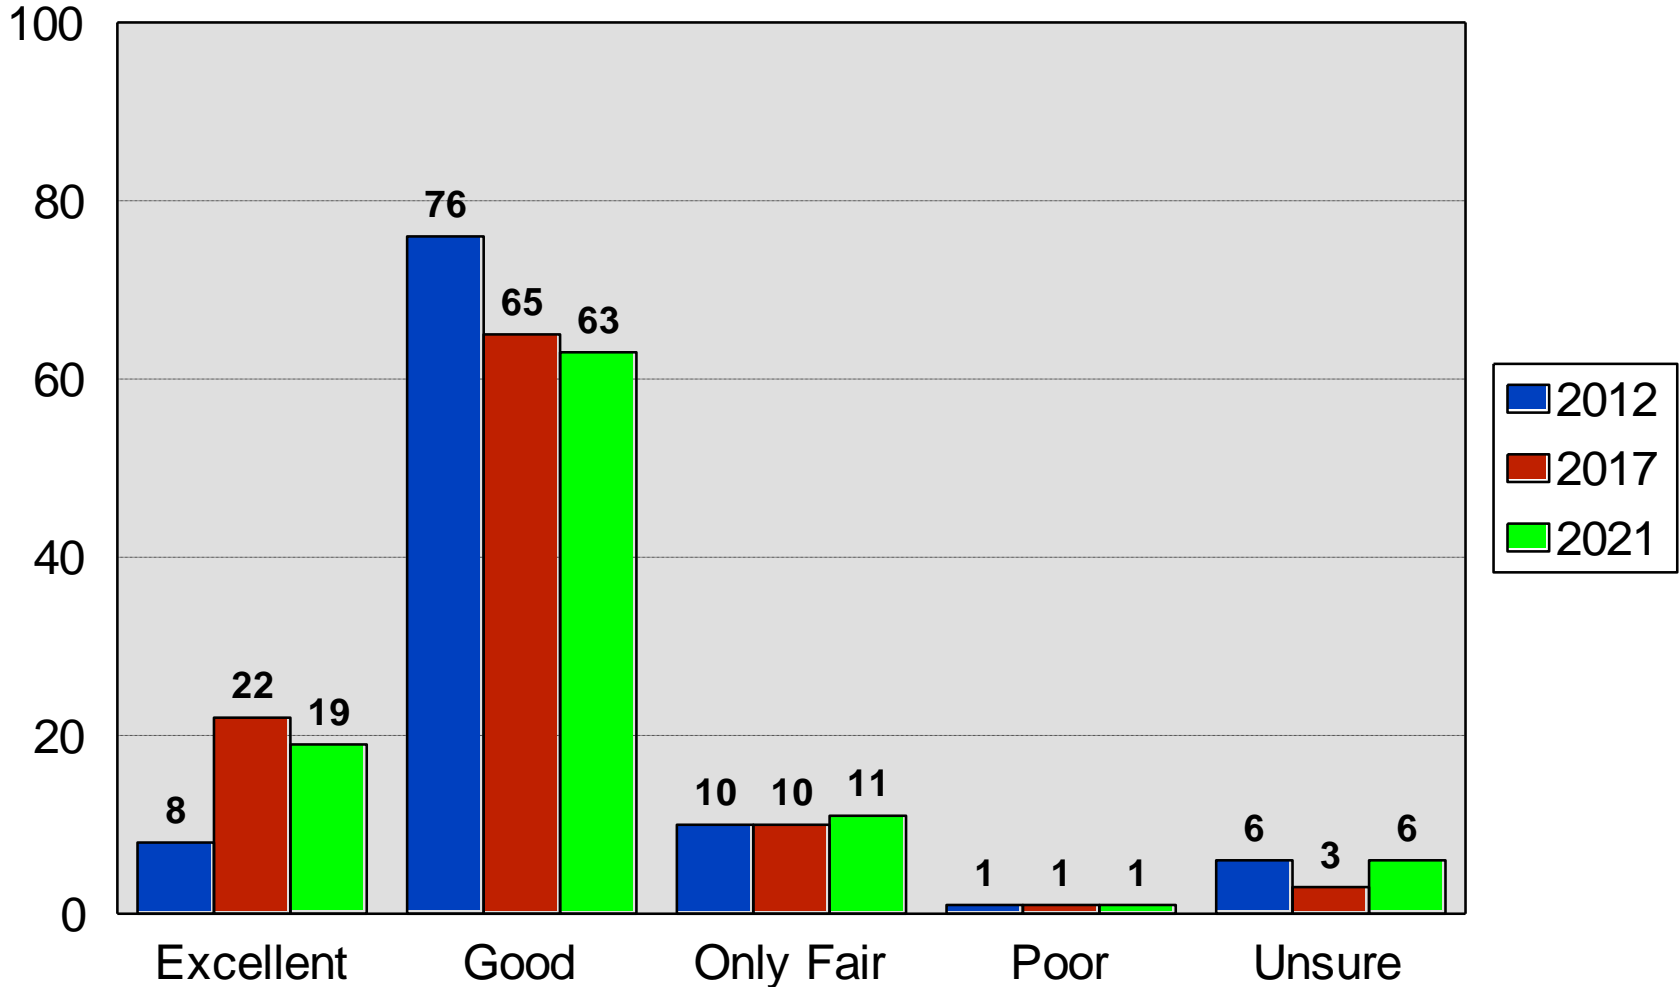

Tax Increase to Maintain

2021 City of Mahtomedi

Tax Increase to Expand/Improve

2021 City of Mahtomedi

Priority for 1% Budget Increase

2021 City of Mahtomedi

Deer Management

2021 City of Mahtomedi