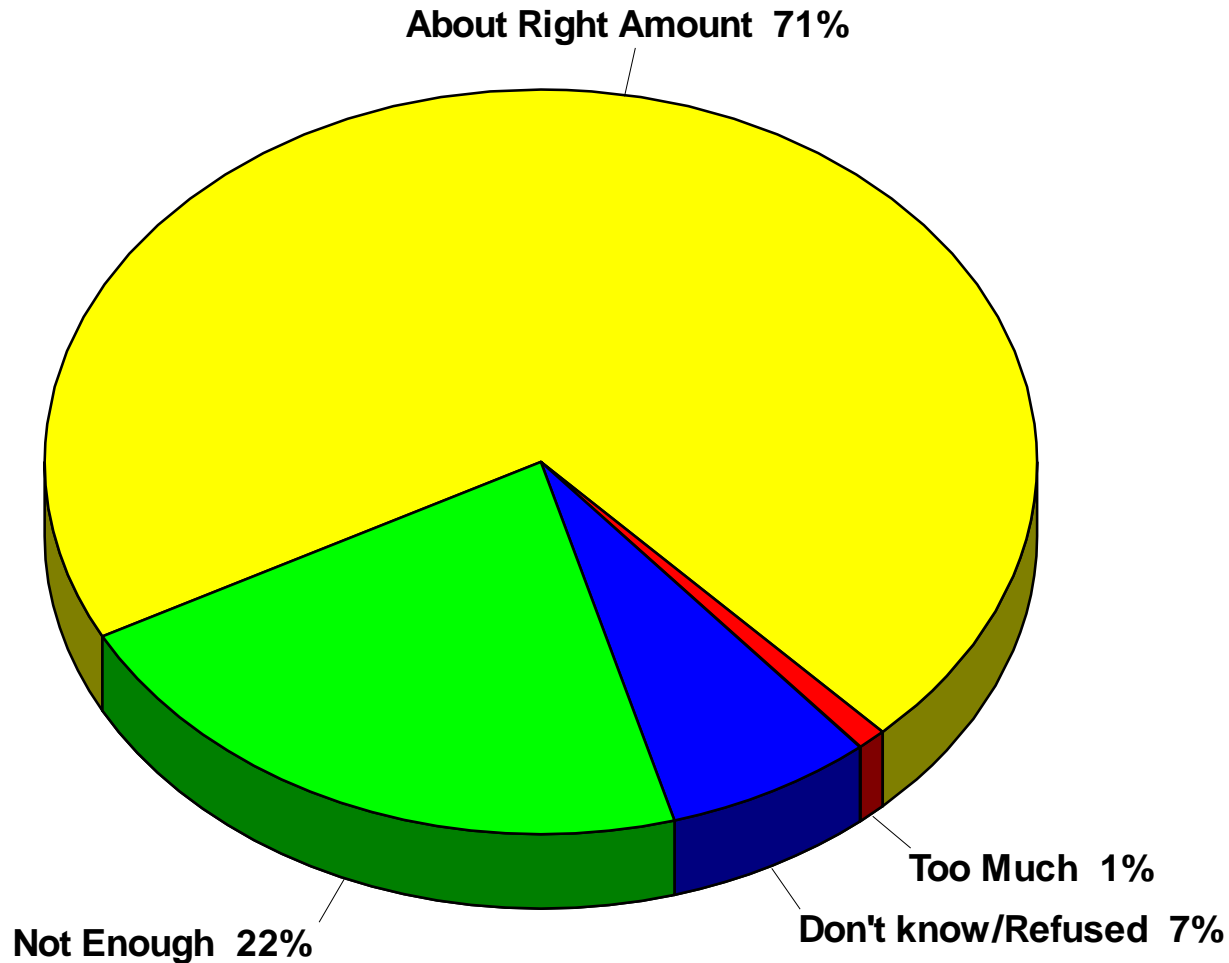

Number of Deer Problem

City Controlled Hunt

Public Safety Issues

2021 City of Mahtomedi

Amount of Patrolling

2021 City of Mahtomedi

Descriptions of Washington County Sheriff's Department

2021 City of Mahtomedi