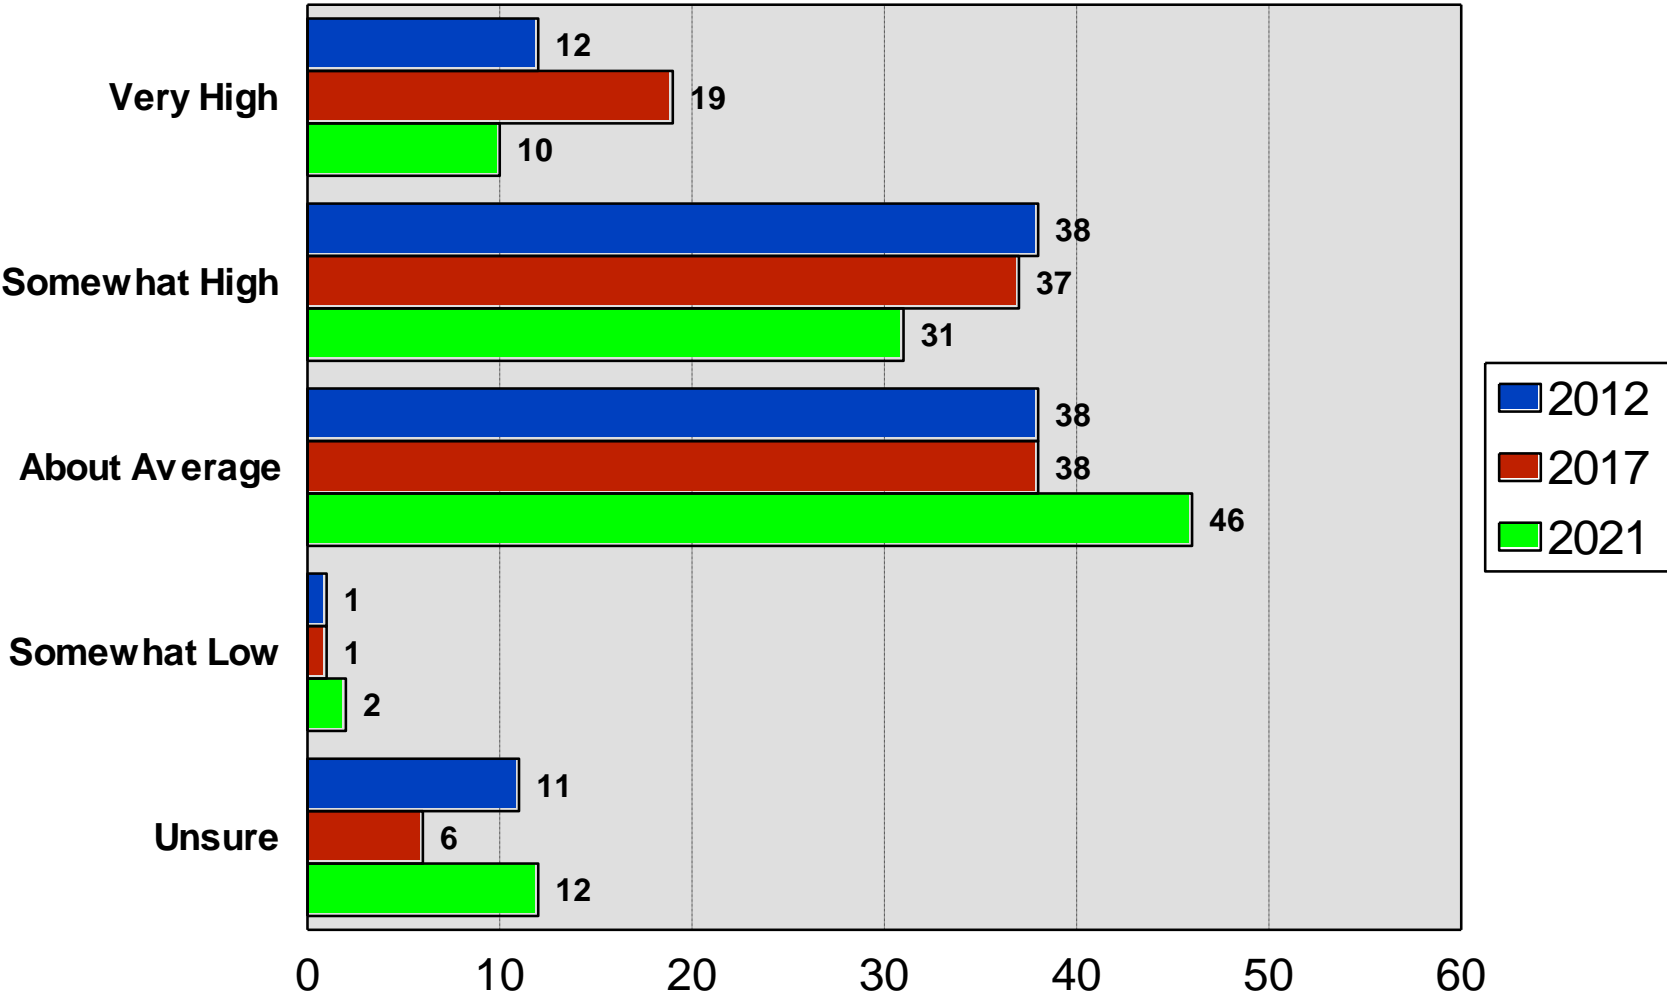

Mahtomedi Property Taxes

2021 City of Mahtomedi