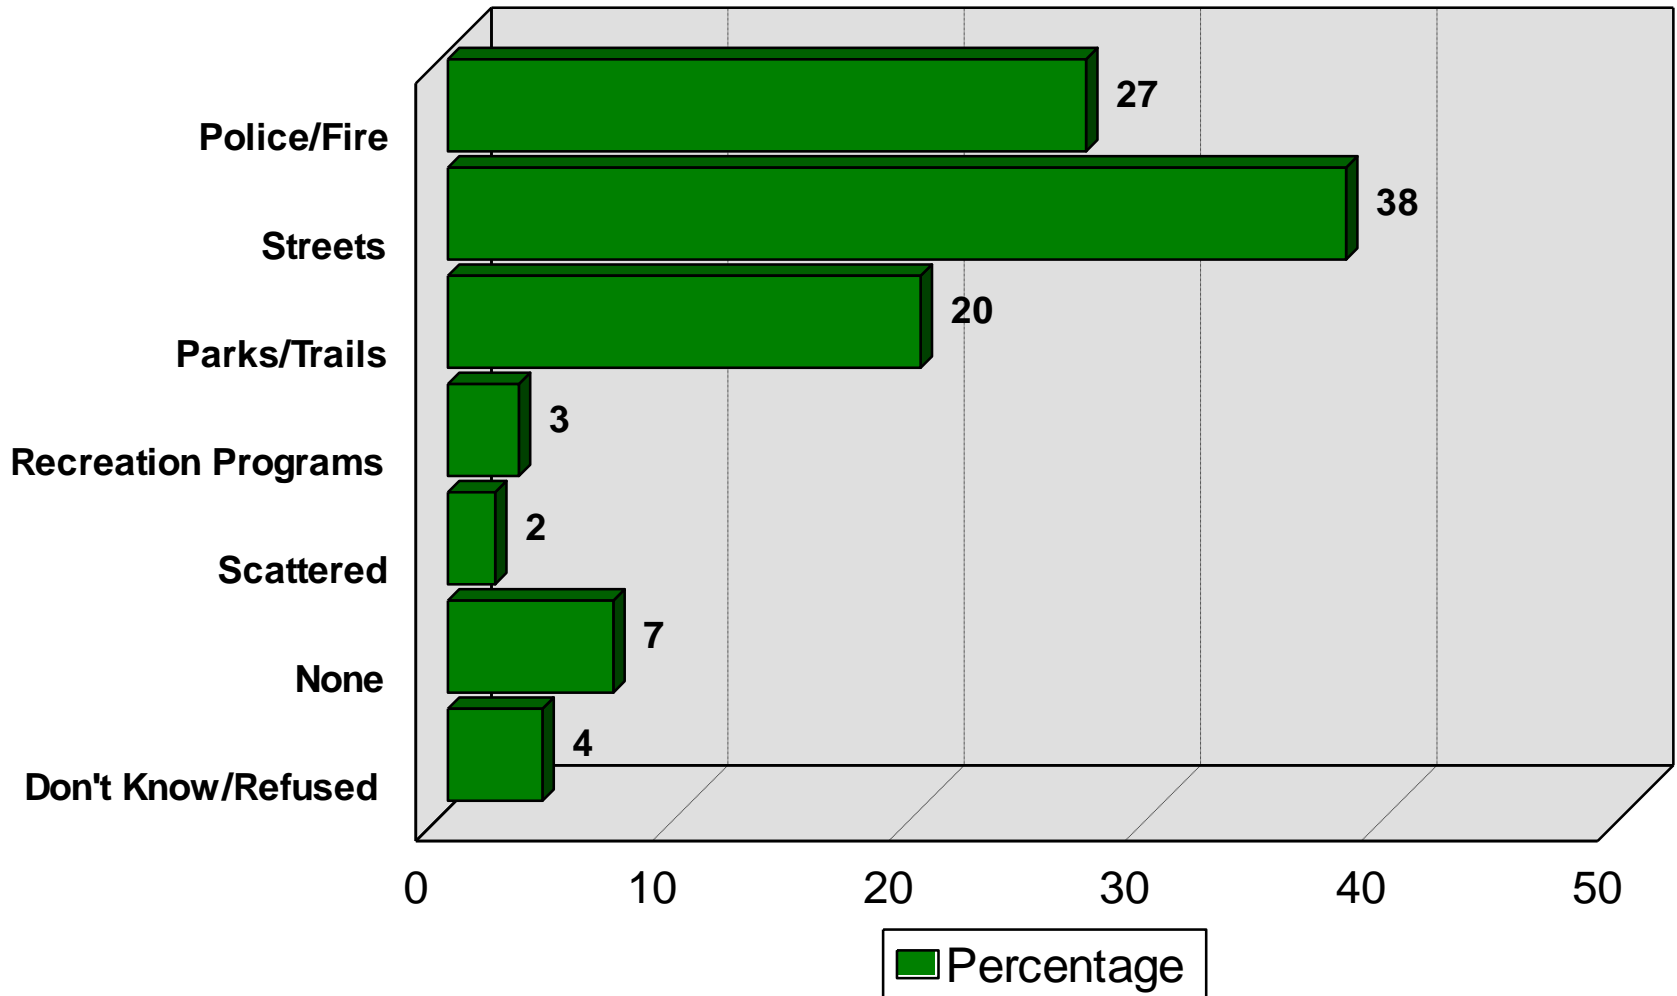

Tax Increase to Maintain

2021 City of Mahtomedi

Tax Increase to Expand/Improve

2021 City of Mahtomedi

Priority for 1% Budget Increase

2021 City of Mahtomedi

Deer Management

2021 City of Mahtomedi