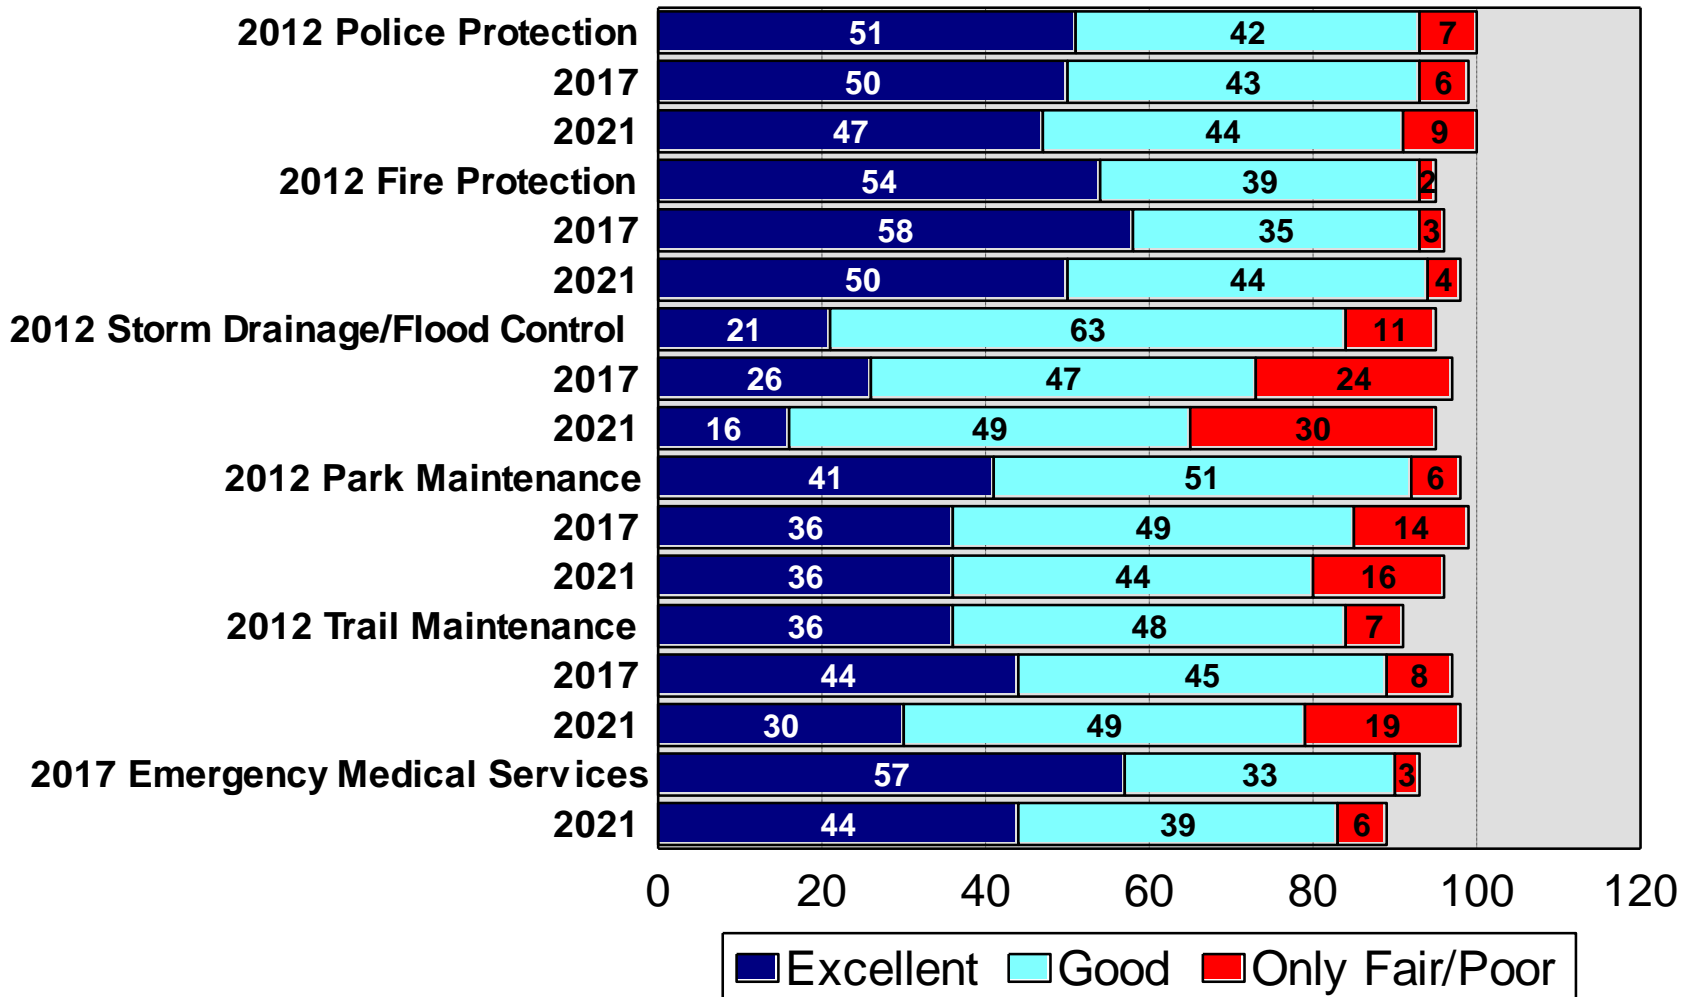

City Service Ratings I

2021 City of Mahtomedi