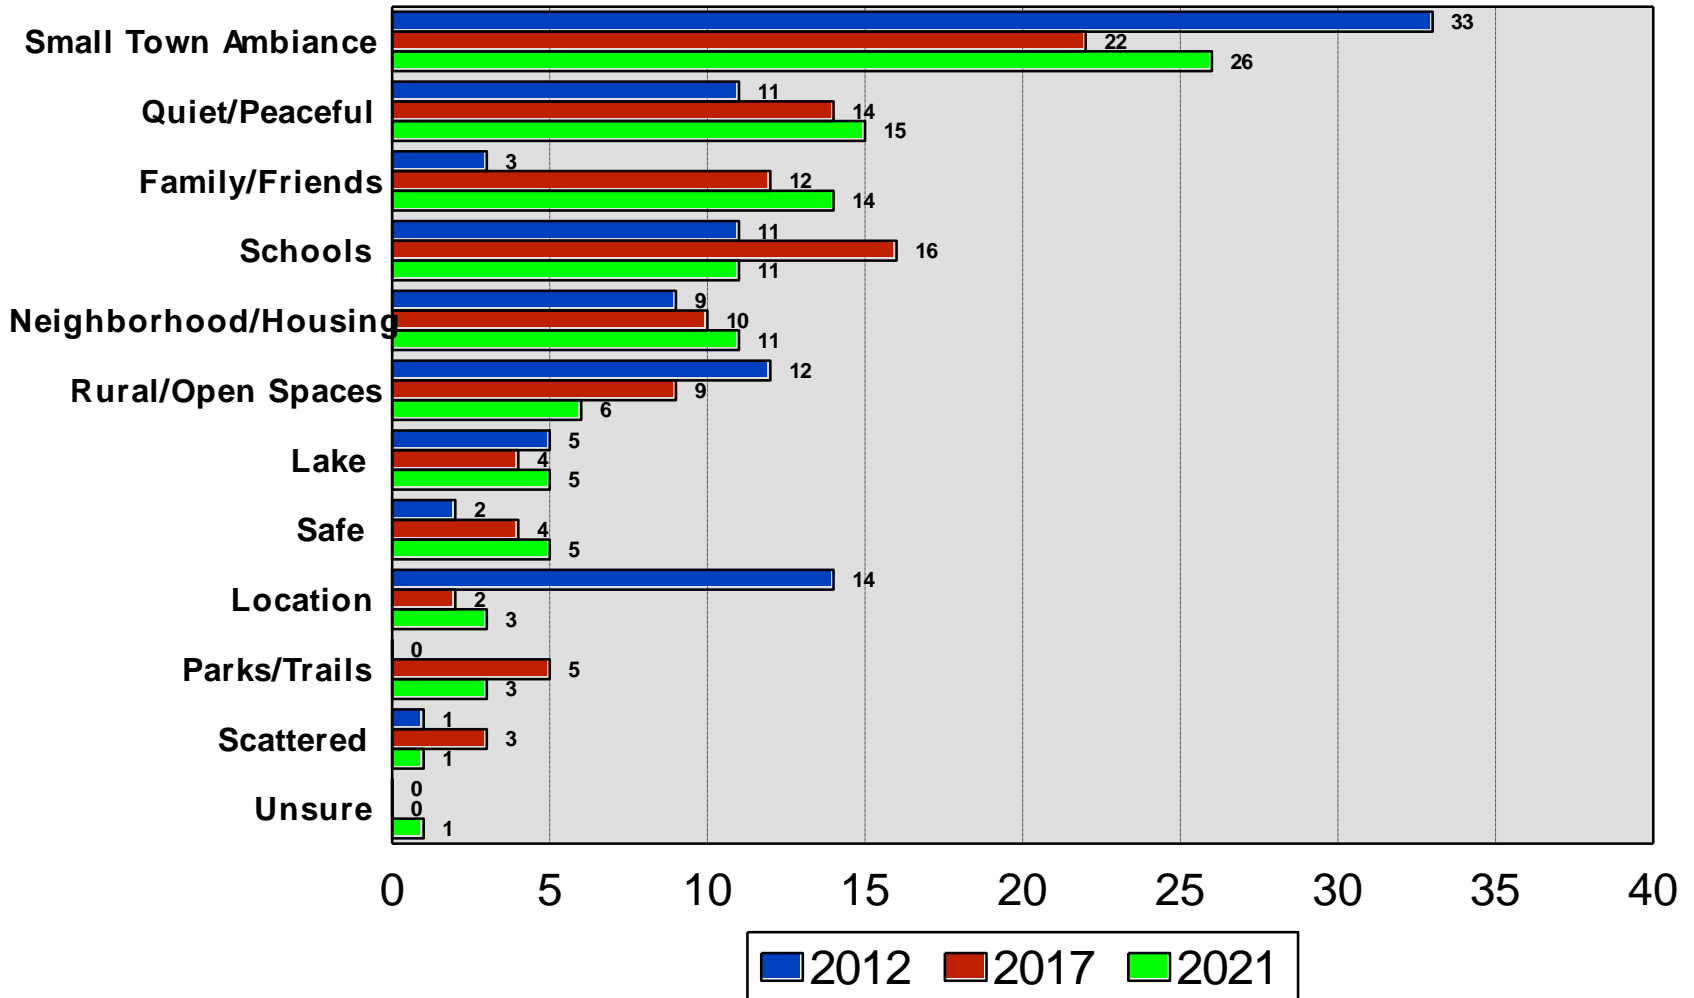

Demographics

2021 City of Mahtomedi

Quality of Life Rating

2021 City of Mahtomedi

Like Most about City

2021 City of Mahtomedi

Most Serious Issue

2021 City of Mahtomedi

Sense of Community

2021 City of Mahtomedi

Direction of Community

2021 City of Mahtomedi

Fixed or Improved

2021 City of Mahtomedi

Currently Missing

2021 City of Mahtomedi