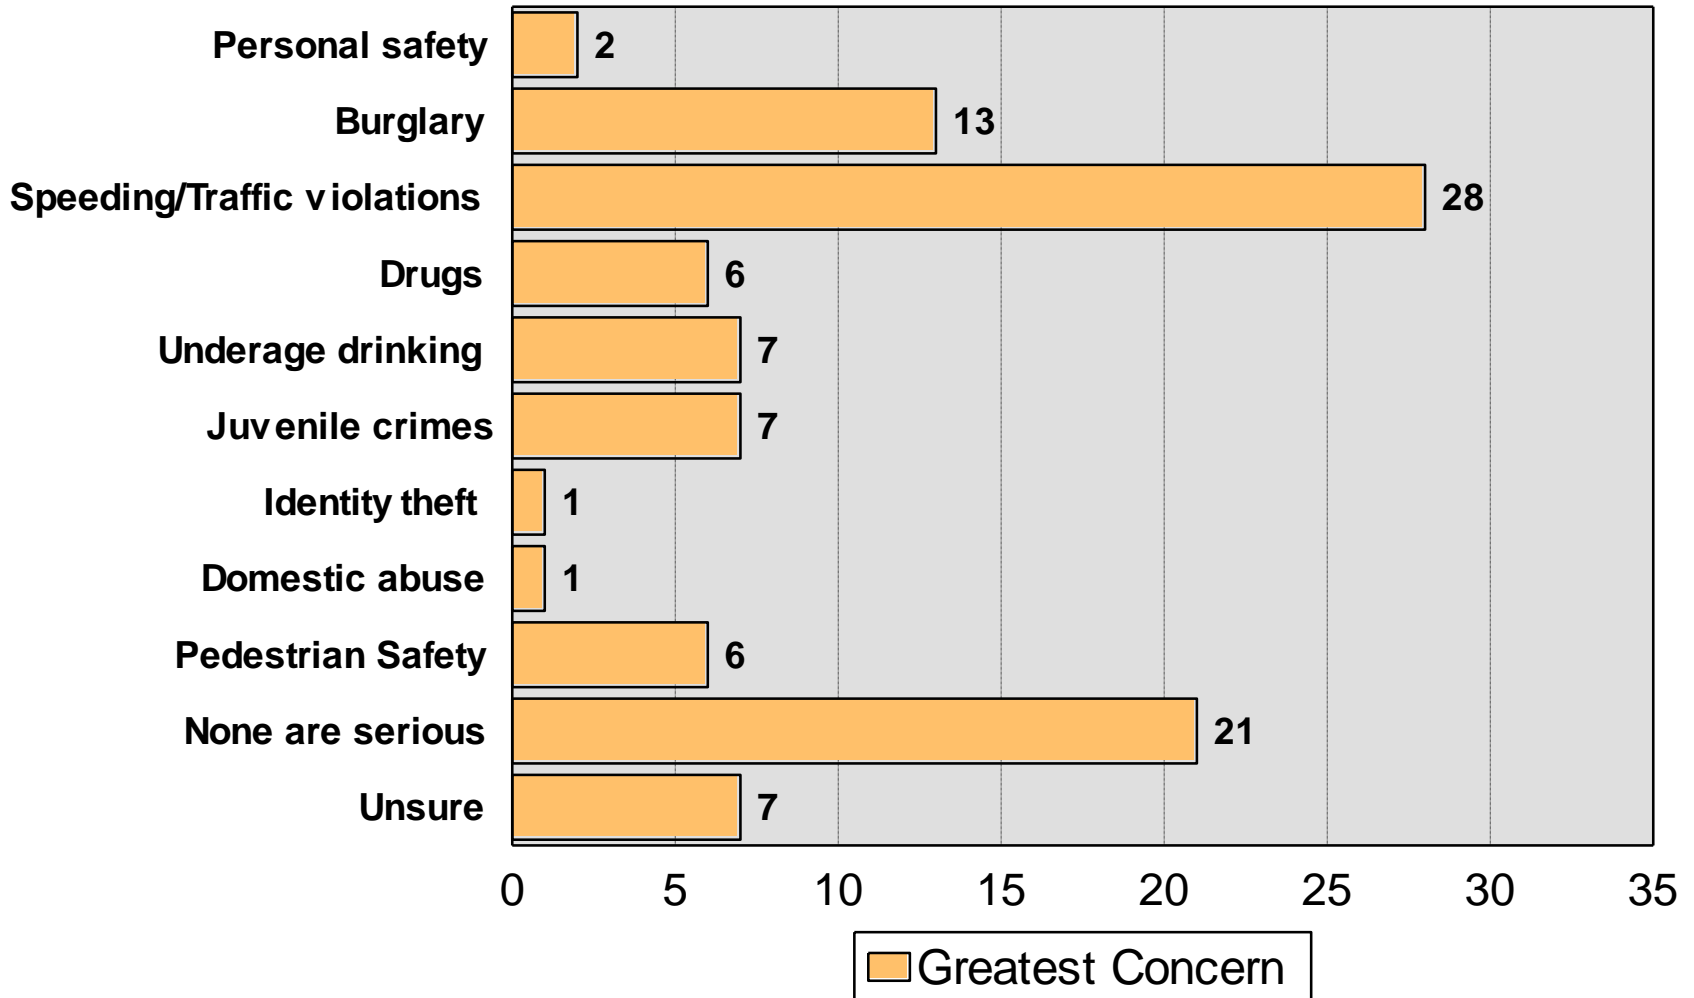

Public Safety Issues

2021 City of Mahtomedi