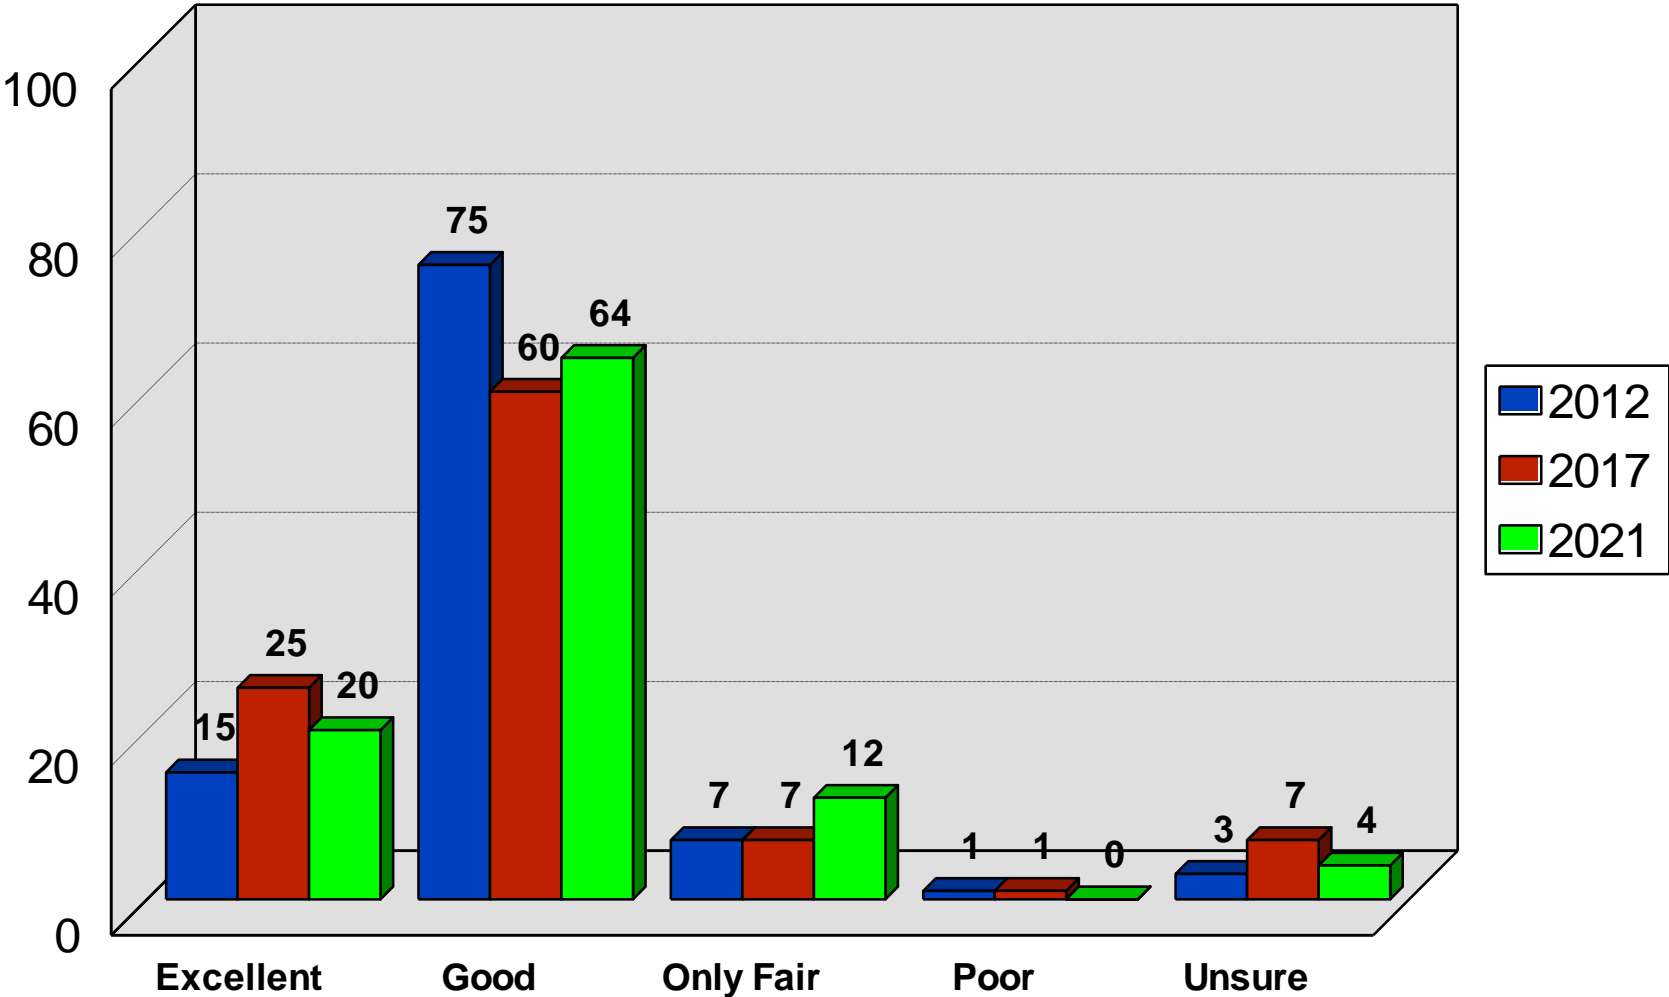

City Staff Rating

2021 City of Mahtomedi