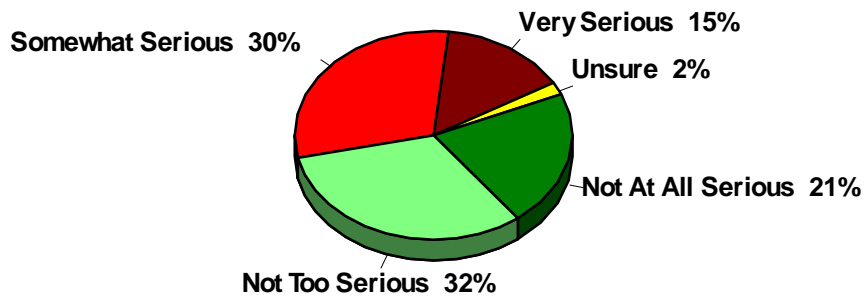

Tax Increase to Maintain

2021 City of Mahtomedi

Tax Increase to Expand/Improve

2021 City of Mahtomedi

Priority for 1% Budget Increase

2021 City of Mahtomedi

Deer Management

2021 City of Mahtomedi