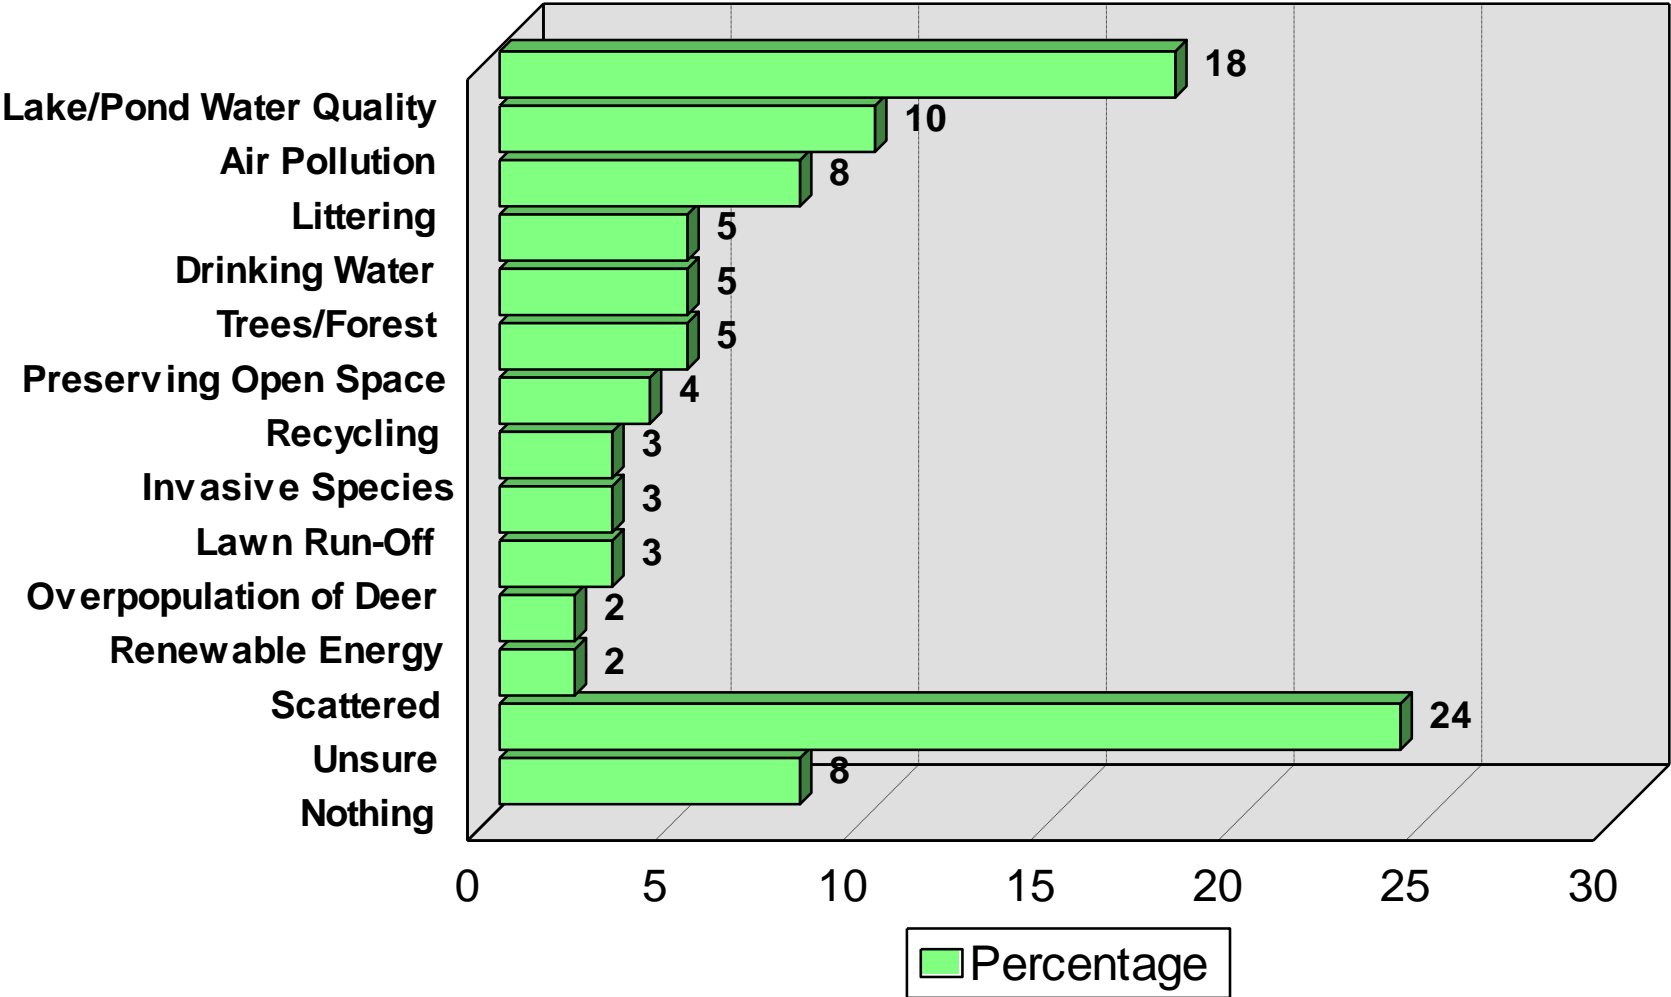

Protecting the Environment

2021 City of Mahtomedi

Most Important Environmental Issue

2021 City of Mahtomedi

Water Quality in Mahtomedi

2021 City of Mahtomedi

City Financial Incentive to Switch to Solar Power