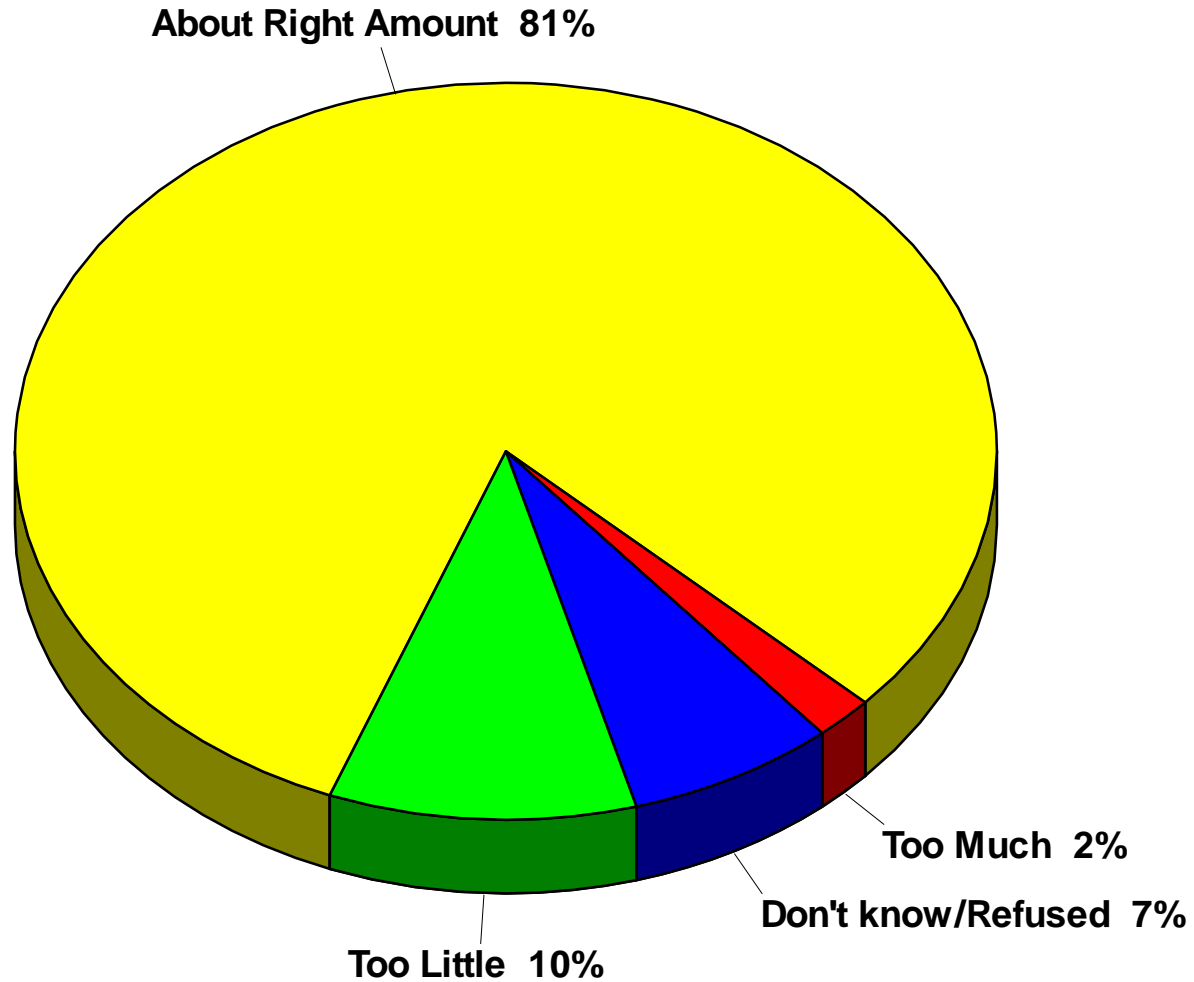

Protecting the Environment

2021 City of Mahtomedi