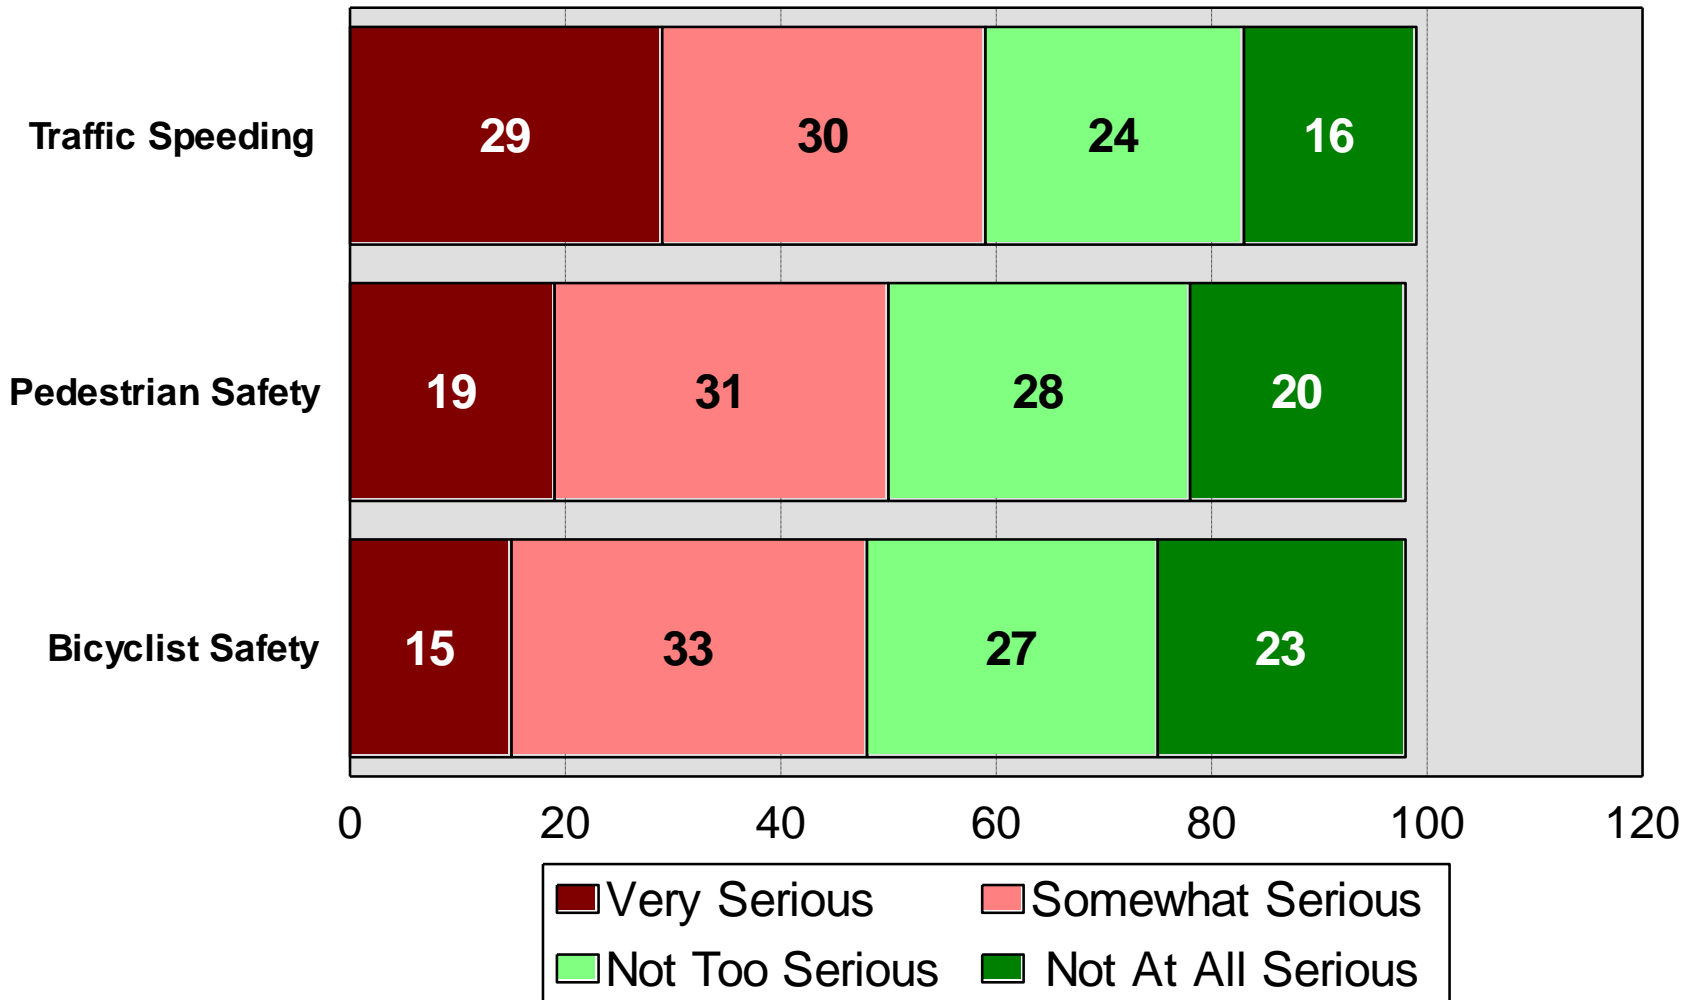

Neighborhood Problems

2021 City of Mahtomedi