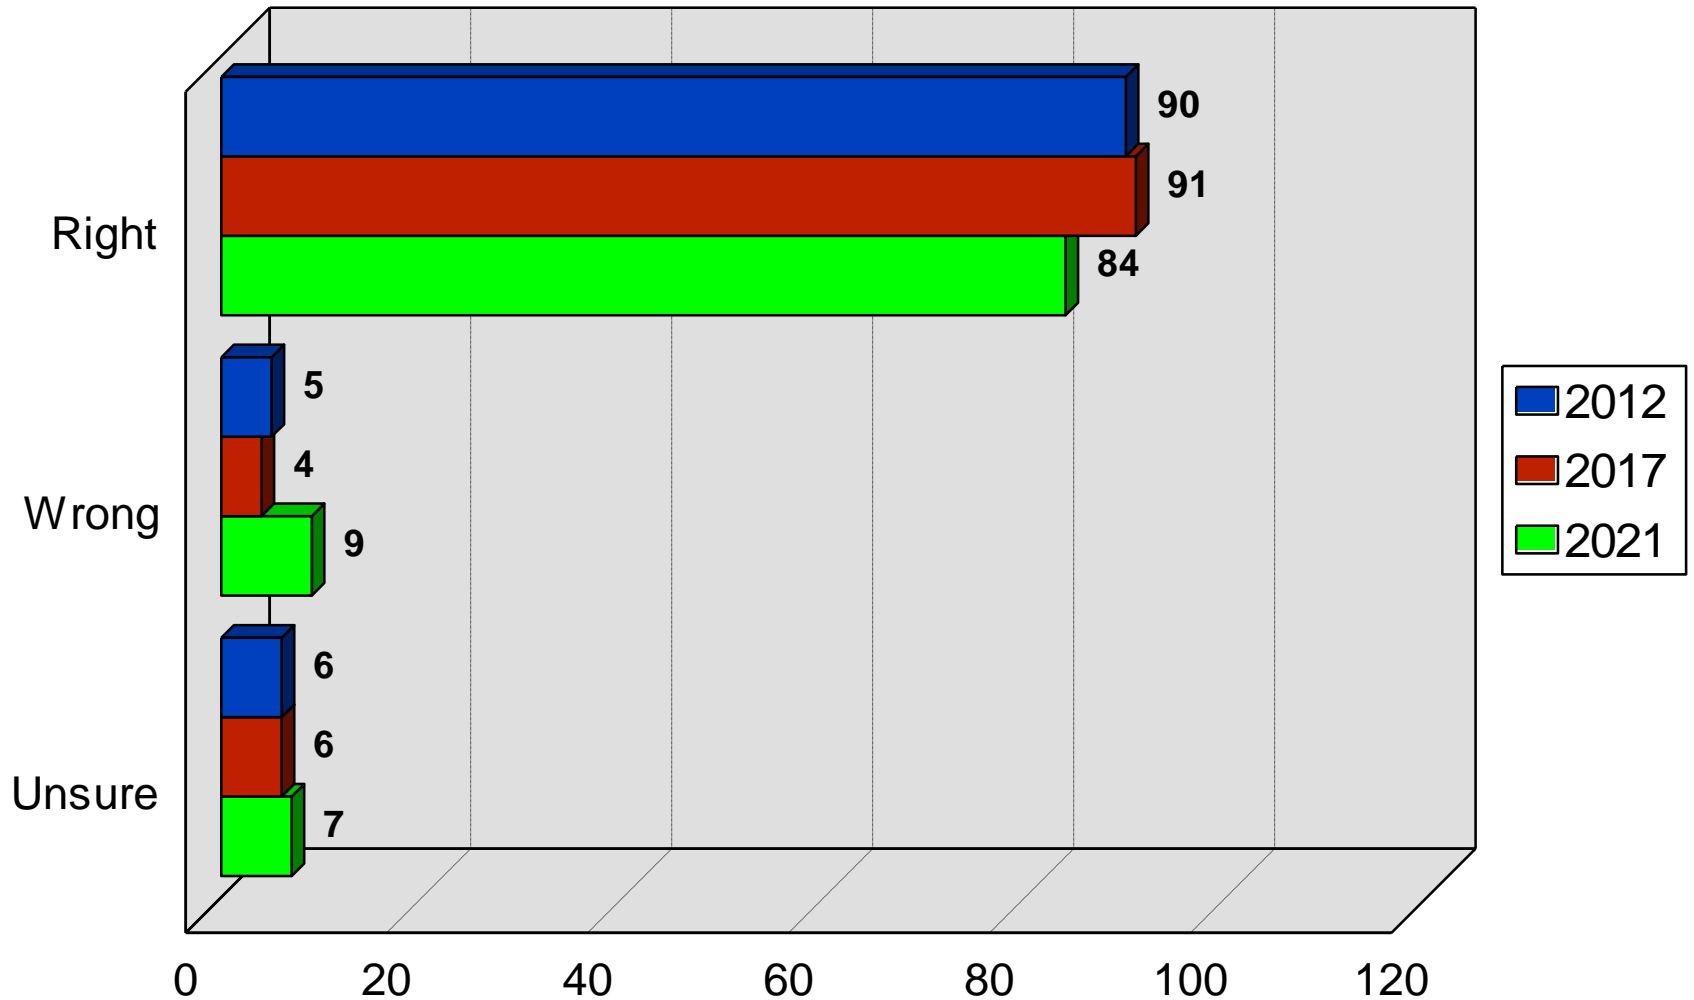

City of Mahtomedi

2021 Quality of Life Study

The Morris Leatherman Company

Survey Methodology

2021 City of Mahtomedi

- ① 400 random sample of City of Mahtomedi residents
 - ① Telephone interviews conducted between February 25th and March 26th, 2021
 - ① Average interview time of 20 minutes
 - ① Non-response rate of 4.5%
 - ① Sample projectable within +/- 5.0% in 95 out of 100 cases
-
- ① 45% Cellphone only households
 - ① 14% Landline only households
 - ① 41% Both cellphone and landline households

Demographics

2021 City of Mahtomedi

Quality of Life Rating

2021 City of Mahtomedi

Like Most about City

2021 City of Mahtomedi

Most Serious Issue

2021 City of Mahtomedi

Sense of Community

2021 City of Mahtomedi

Direction of Community

2021 City of Mahtomedi

Fixed or Improved

2021 City of Mahtomedi

Currently Missing

2021 City of Mahtomedi