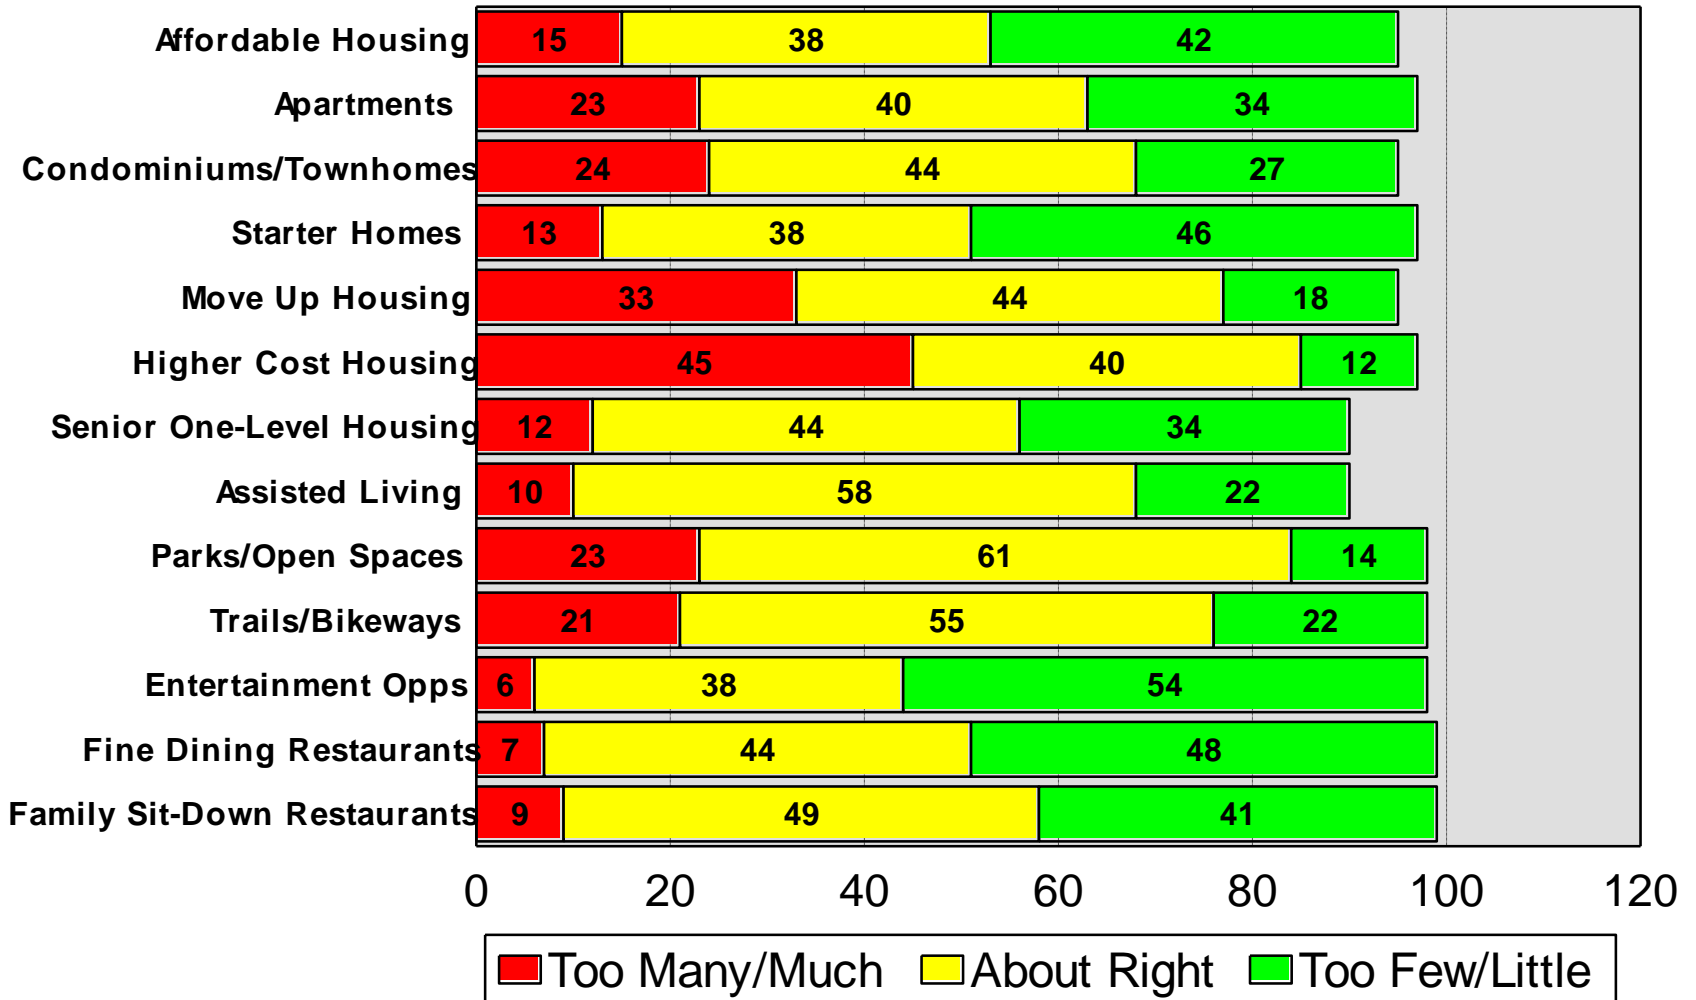

COVID-19 Pandemic

2021 City of Mahtomedi

Quality of Life Components

2021 City of Mahtomedi

Rating on Quality Components

2021 City of Mahtomedi

Community Characteristics

2021 City of Mahtomedi